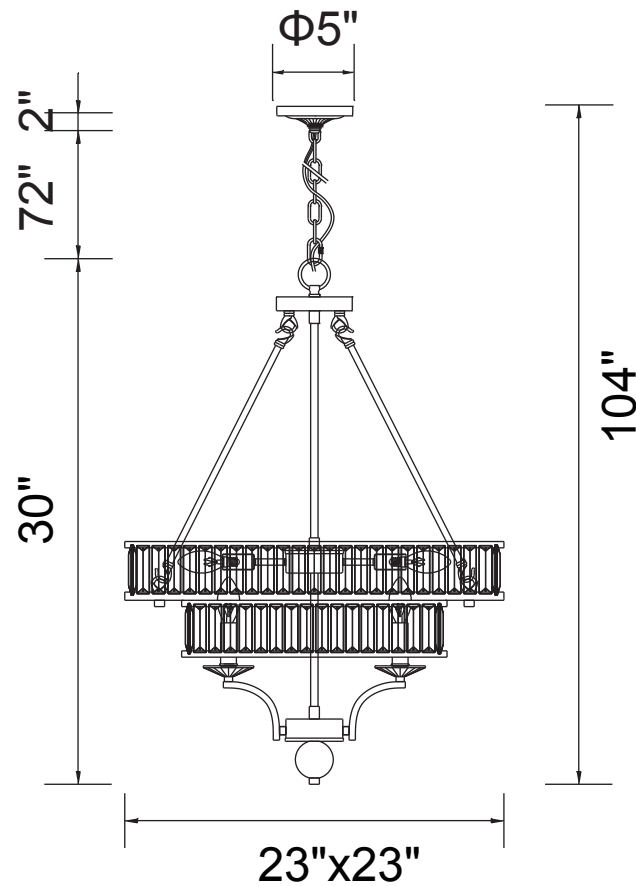

PROJECT: _____

FIXTURE TYPE: _____

LOCATION: _____

CONTACT/PHONE: _____

Item	9972P23-8-101
Collection	SHALIA
Finish	Black
Glass	-----
Crystal	Clear
Input	120V AC,60HZ,AC

Shade	-----
Length/Dia.	23"
Width/Ext.	23"
Height	30"
Maximum	104"
Lumens	-----

Light Source	E12
Bulb Info.	8×60W
Included	-----
Dimmable	No
Color	-----
Weight	