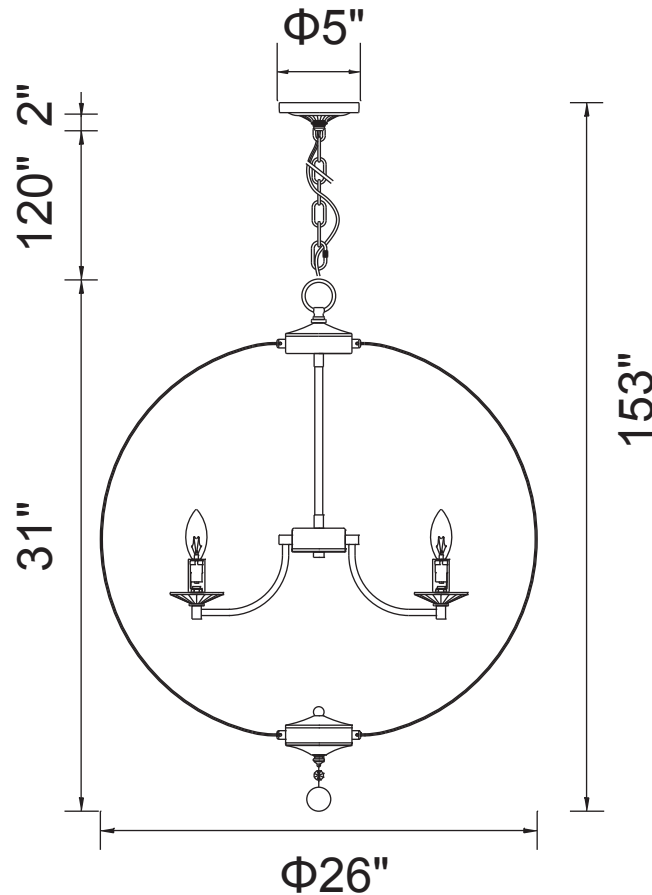

PROJECT: _____

FIXTURE TYPE: _____

LOCATION: _____

CONTACT/PHONE: _____

Item	9970P26-8-601
Collection	ESIA
Finish	Chrome
Glass	-----
Crystal	Clear
Input	120V AC,60HZ,AC

Shade	-----
Length/Dia.	26"
Width/Ext.	-----
Height	31"
Maximum	153"
Lumens	-----

Light Source	E12
Bulb Info.	8×60W
Included	-----
Dimmable	No
Color	-----
Weight	