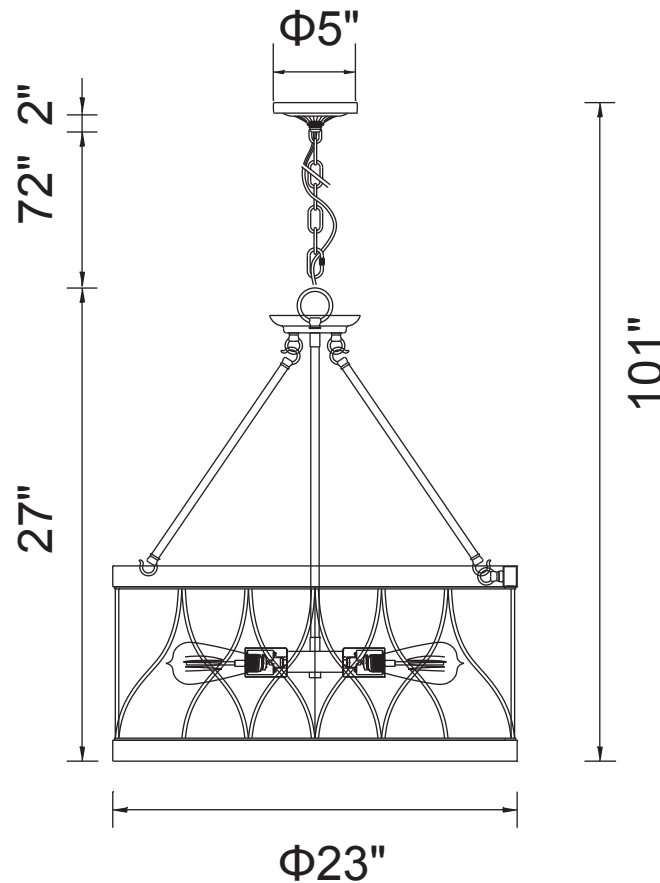

PROJECT: _____

FIXTURE TYPE: _____

LOCATION: _____

CONTACT/PHONE: _____

Item	9966P23-5-242-A
Collection	AMAZON
Finish	Gun Metal
Glass	-----
Crystal	-----
Input	120V AC,60HZ,AC

Shade	-----
Length/Dia.	23"
Width/Ext.	-----
Height	27"
Maximum	101"
Lumens	-----

Light Source	E26
Bulb Info.	5×60W
Included	-----
Dimmable	No
Color	-----
Weight	