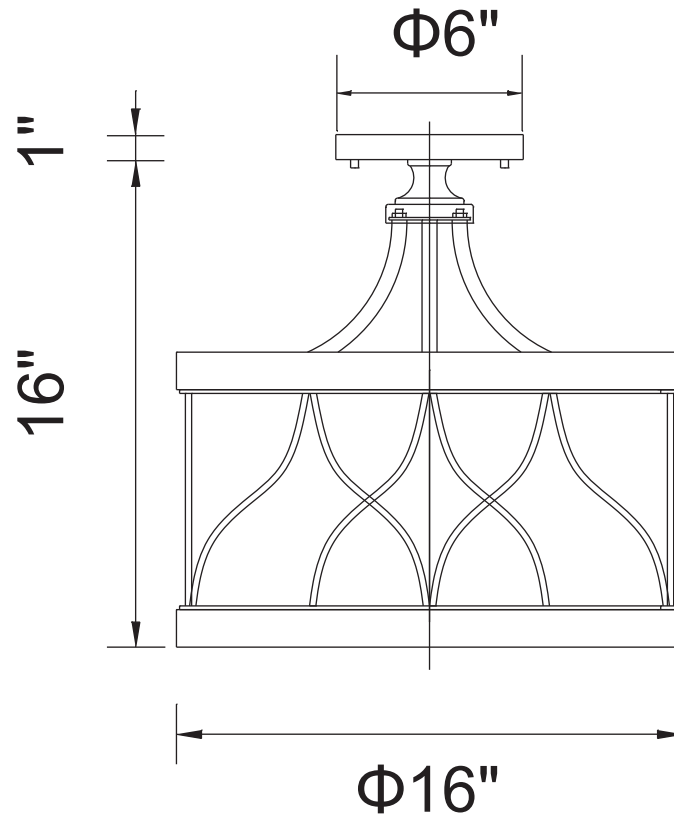

PROJECT: _____

FIXTURE TYPE: _____

LOCATION: _____

CONTACT/PHONE: _____

Item	9966C16-3-242
Collection	AMAZON
Finish	Gun Metal
Glass	-----
Crystal	-----
Input	120V AC,60HZ,AC

Shade	-----
Length/Dia.	16"
Width/Ext.	-----
Height	16"
Maximum	17"
Lumens	-----

Light Source	E26
Bulb Info.	3×60W
Included	-----
Dimmable	No
Color	-----
Weight	