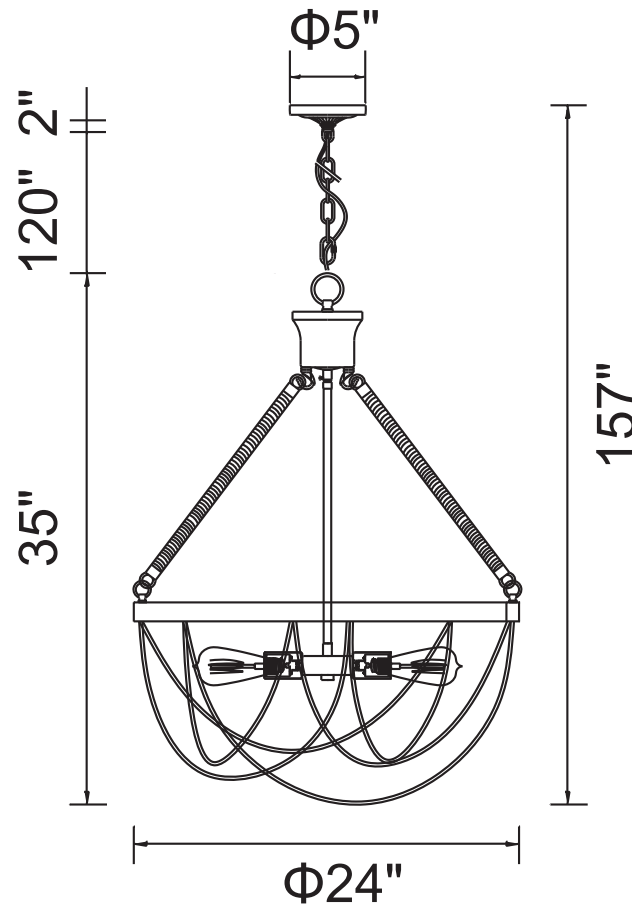

PROJECT: \_\_\_\_\_

FIXTURE TYPE: \_\_\_\_\_

LOCATION: \_\_\_\_\_

CONTACT/PHONE: \_\_\_\_\_

|            |                 |
|------------|-----------------|
| Item       | 9965P24-5-601   |
| Collection | PARANA          |
| Finish     | Chrome          |
| Glass      | -----           |
| Crystal    | -----           |
| Input      | 120V AC,60HZ,AC |

|             |       |
|-------------|-------|
| Shade       | ----- |
| Length/Dia. | 24"   |
| Width/Ext.  | ----- |
| Height      | 35"   |
| Maximum     | 157"  |
| Lumens      | ----- |

|              |       |
|--------------|-------|
| Light Source | E26   |
| Bulb Info.   | 5×60W |
| Included     | ----- |
| Dimmable     | No    |
| Color        | ----- |
| Weight       |       |