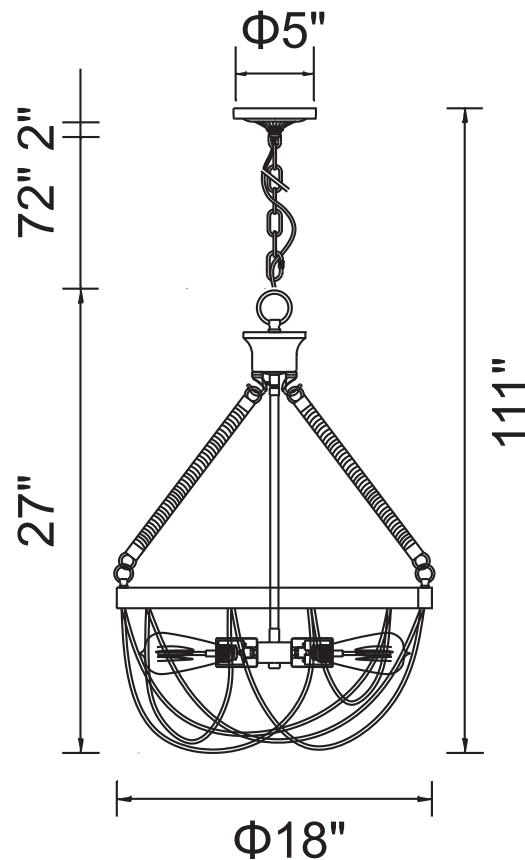

PROJECT: _____

FIXTURE TYPE: _____

LOCATION: _____

CONTACT/PHONE: _____

Item	9965P18-3-601
Collection	PARANA
Finish	Chrome
Glass	-----
Crystal	-----
Input	120V AC,60HZ,AC

Shade	-----
Length/Dia.	18"
Width/Ext.	-----
Height	27"
Maximum	111"
Lumens	-----

Light Source	E26
Bulb Info.	3×60W
Included	-----
Dimmable	No
Color	-----
Weight	