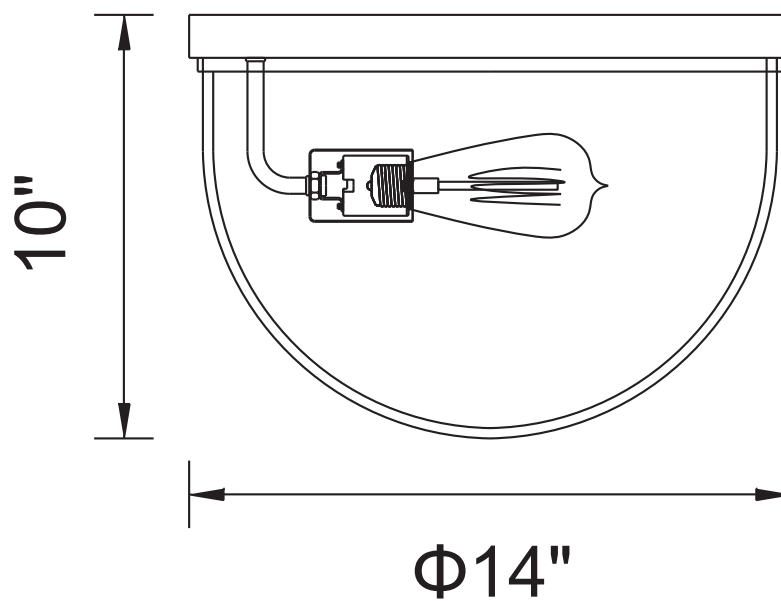

PROJECT: \_\_\_\_\_

FIXTURE TYPE: \_\_\_\_\_

LOCATION: \_\_\_\_\_

CONTACT/PHONE: \_\_\_\_\_

Item	9965C14-3-601
Collection	PARANA
Finish	Chrome
Glass	-----
Crystal	-----
Input	120V AC,60HZ,AC

Shade	-----
Length/Dia.	14"
Width/Ext.	-----
Height	10"
Maximum	10"
Lumens	-----

Light Source	E26
Bulb Info.	3×60W
Included	-----
Dimmable	No
Color	-----
Weight	