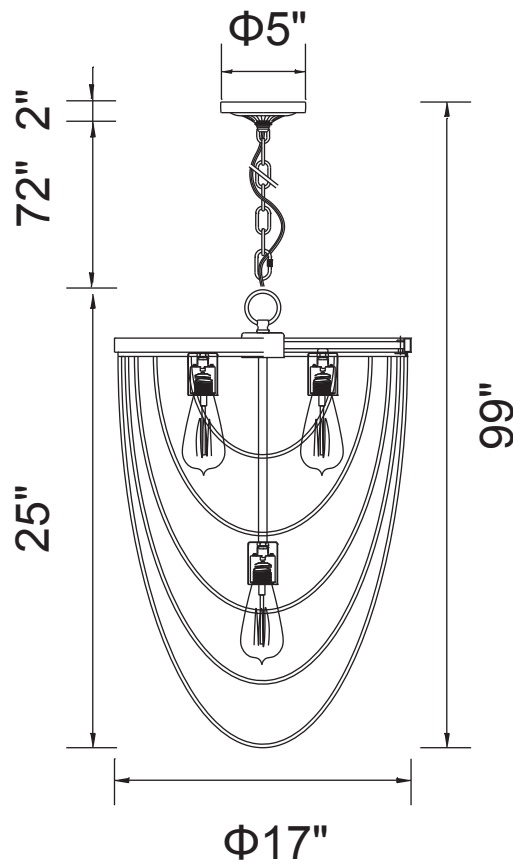

PROJECT: _____

FIXTURE TYPE: _____

LOCATION: _____

CONTACT/PHONE: _____

Item	9962P17-5-101
Collection	GALA
Finish	Black
Glass	-----
Crystal	-----
Input	120V AC,60HZ,AC

Shade	-----
Length/Dia.	17"
Width/Ext.	-----
Height	25"
Maximum	99"
Lumens	-----

Light Source	E26
Bulb Info.	5×60W
Included	-----
Dimmable	No
Color	-----
Weight	