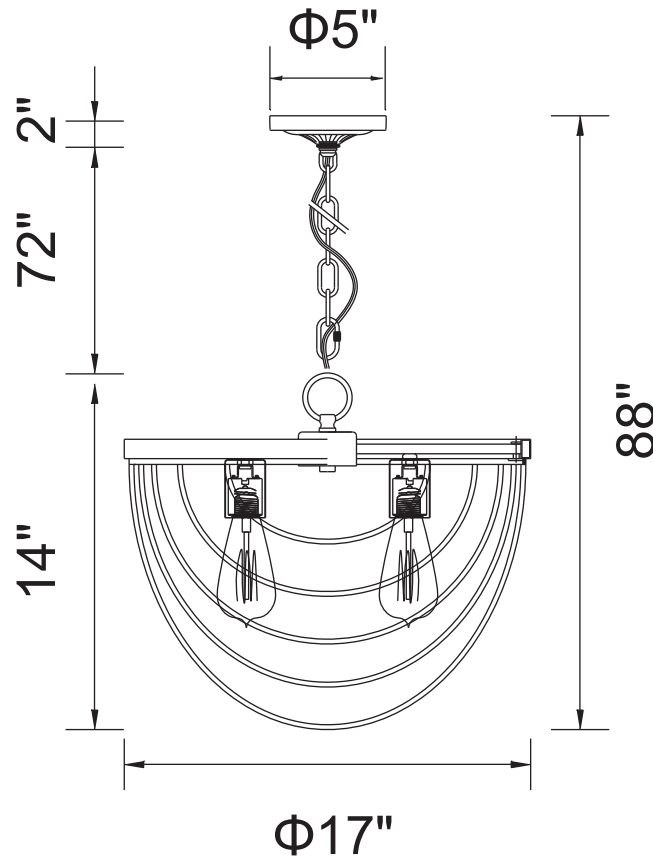

PROJECT: \_\_\_\_\_

FIXTURE TYPE: \_\_\_\_\_

LOCATION: \_\_\_\_\_

CONTACT/PHONE: \_\_\_\_\_

Item	9962P17-4-101
Collection	GALA
Finish	Black
Glass	-----
Crystal	-----
Input	120V AC,60HZ,AC

Shade	-----
Length/Dia.	17"
Width/Ext.	-----
Height	14"
Maximum	88"
Lumens	-----

Light Source	E26
Bulb Info.	4×60W
Included	-----
Dimmable	No
Color	-----
Weight	