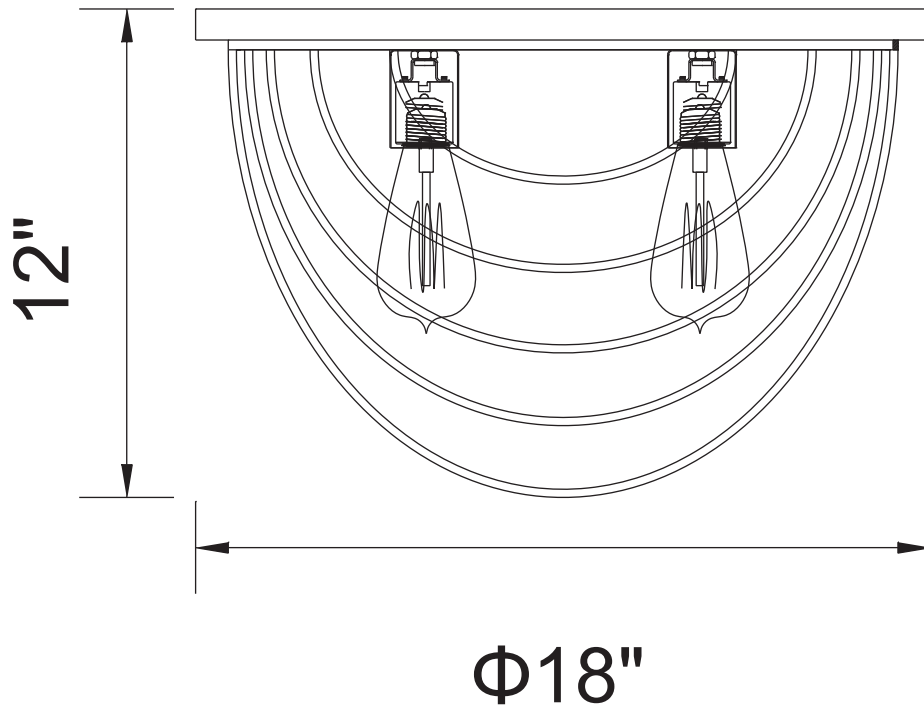

PROJECT: \_\_\_\_\_

FIXTURE TYPE: \_\_\_\_\_

LOCATION: \_\_\_\_\_

CONTACT/PHONE: \_\_\_\_\_

Item	9962C18-4-101
Collection	GALA
Finish	Black
Glass	-----
Crystal	-----
Input	120V AC,60HZ,AC

Shade	-----
Length/Dia.	18"
Width/Ext.	-----
Height	12"
Maximum	12"
Lumens	-----

Light Source	E26
Bulb Info.	4×60W
Included	-----
Dimmable	No
Color	-----
Weight	