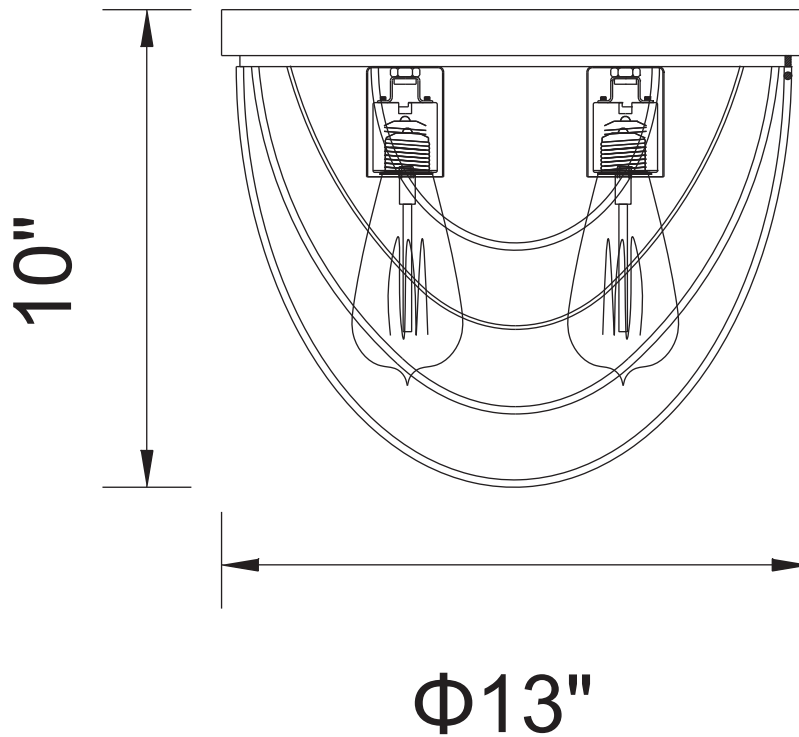

PROJECT: \_\_\_\_\_

FIXTURE TYPE: \_\_\_\_\_

LOCATION: \_\_\_\_\_

CONTACT/PHONE: \_\_\_\_\_

Item	9962C13-2-101
Collection	GALA
Finish	Black
Glass	-----
Crystal	-----
Input	120V AC,60HZ,AC

Shade	-----
Length/Dia.	13"
Width/Ext.	-----
Height	10"
Maximum	10"
Lumens	-----

Light Source	E26
Bulb Info.	2×60W
Included	-----
Dimmable	No
Color	-----
Weight	