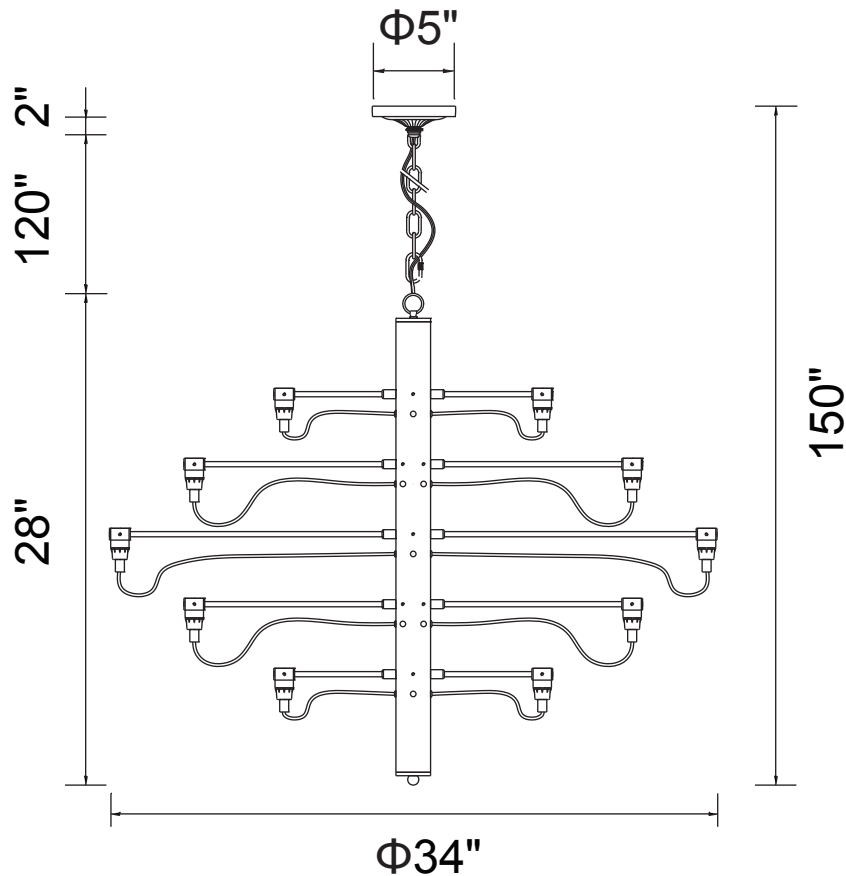

PROJECT: _____

FIXTURE TYPE: _____

LOCATION: _____

CONTACT/PHONE: _____

Item	9959P34-30-617
Collection	HAYDEN
Finish	Gold
Glass	-----
Crystal	-----
Input	120V AC,60HZ,AC

Shade	-----
Length/Dia.	34"
Width/Ext.	-----
Height	28"
Maximum	150"
Lumens	-----

Light Source	E12
Bulb Info.	30×60W
Included	-----
Dimmable	No
Color	-----
Weight	