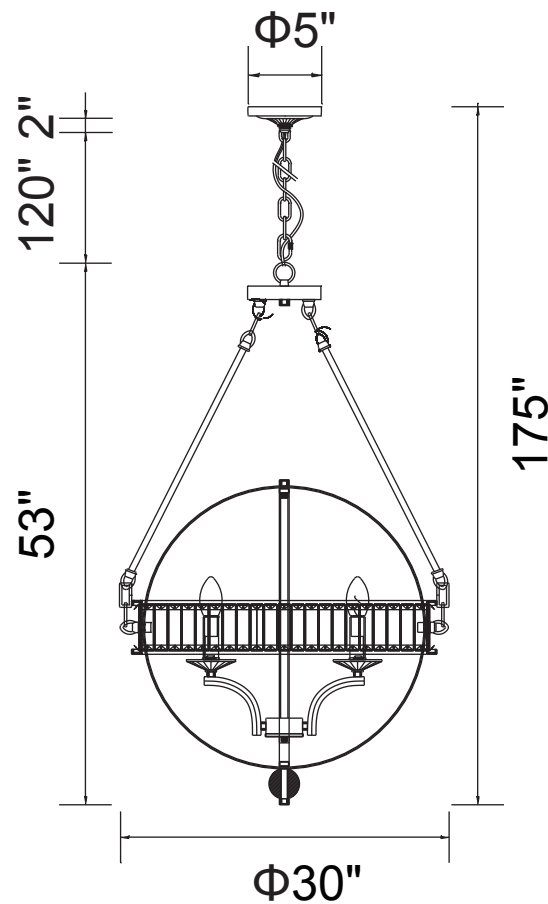

PROJECT: _____

FIXTURE TYPE: _____

LOCATION: _____

CONTACT/PHONE: _____

Item	9957P30-6-601
Collection	ARKANSAS
Finish	Chrome
Glass	-----
Crystal	Clear
Input	120V AC,60HZ,AC

Shade	-----
Length/Dia.	30"
Width/Ext.	-----
Height	53"
Maximum	175"
Lumens	-----

Light Source	E12
Bulb Info.	6×60W
Included	-----
Dimmable	No
Color	-----
Weight	