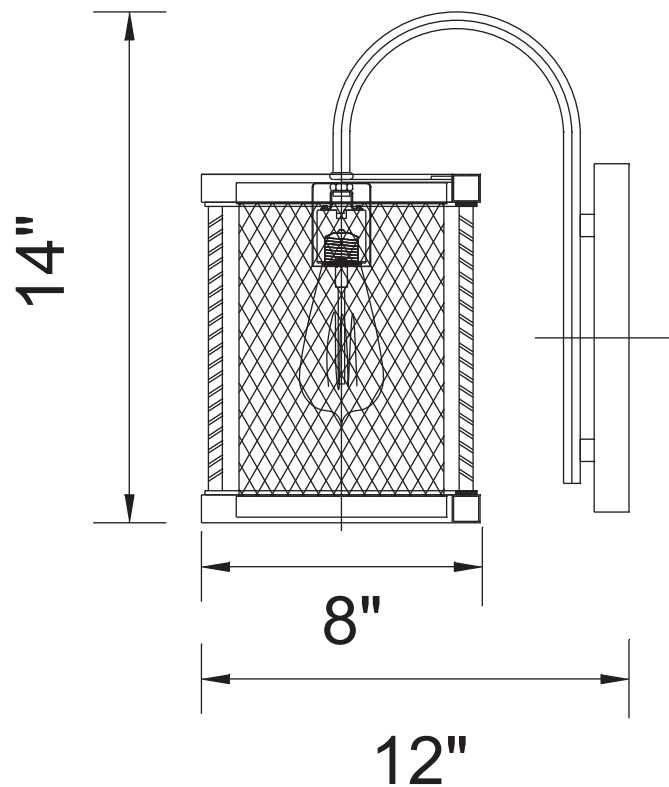

PROJECT: _____

FIXTURE TYPE: _____

LOCATION: _____

CONTACT/PHONE: _____

Item	9954W8-101
Collection	PARSH
Finish	Pewter
Glass	-----
Crystal	-----
Input	120V AC,60HZ,AC

Shade	-----
Length/Dia.	12"
Width/Ext.	8"
Height	14"
Maximum	14"
Lumens	-----

Light Source	E26
Bulb Info.	1×60W
Included	-----
Dimmable	No
Color	-----
Weight	