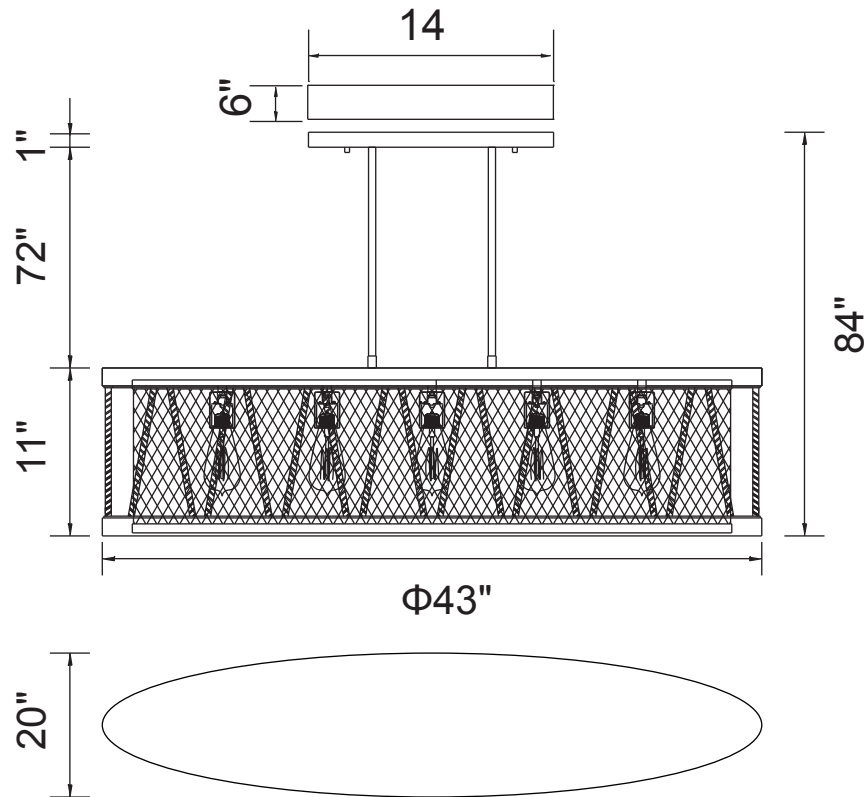

PROJECT: _____

FIXTURE TYPE: _____

LOCATION: _____

CONTACT/PHONE: _____

Item	9954P43-5-101
Collection	PARSH
Finish	Pewter
Glass	-----
Crystal	-----
Input	120V AC,60HZ,AC

Shade	-----
Length/Dia.	43"
Width/Ext.	20"
Height	11"
Maximum	84"
Lumens	-----

Light Source	E26
Bulb Info.	5×60W
Included	-----
Dimmable	No
Color	-----
Weight	