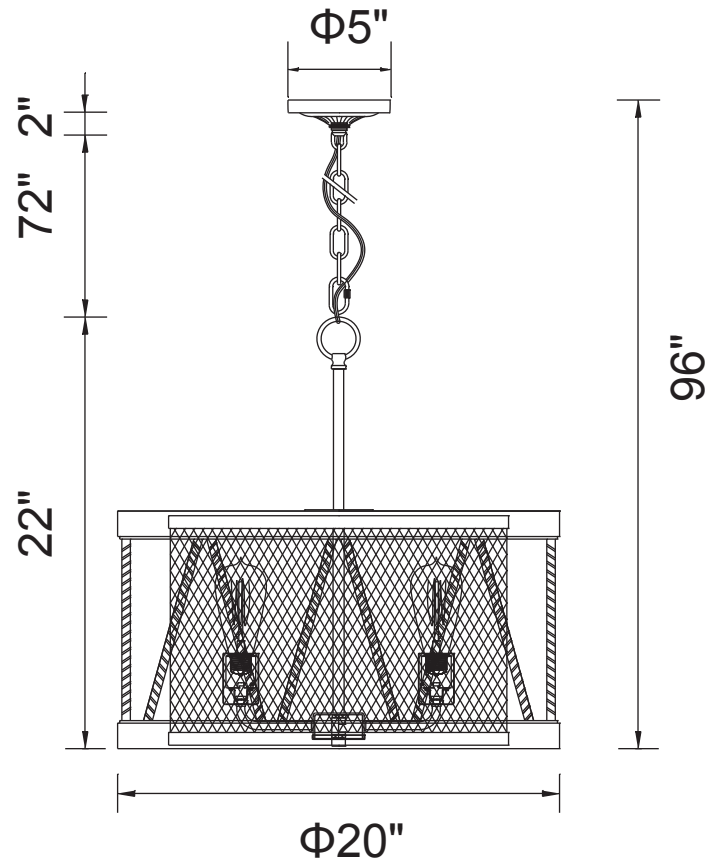

PROJECT: \_\_\_\_\_

FIXTURE TYPE: \_\_\_\_\_

LOCATION: \_\_\_\_\_

CONTACT/PHONE: \_\_\_\_\_

Item	9954P20-5-101
Collection	PARSH
Finish	Pewter
Glass	-----
Crystal	-----
Input	120V AC,60HZ,AC

Shade	-----
Length/Dia.	20"
Width/Ext.	-----
Height	22"
Maximum	96"
Lumens	-----

Light Source	E26
Bulb Info.	5×60W
Included	-----
Dimmable	No
Color	-----
Weight	