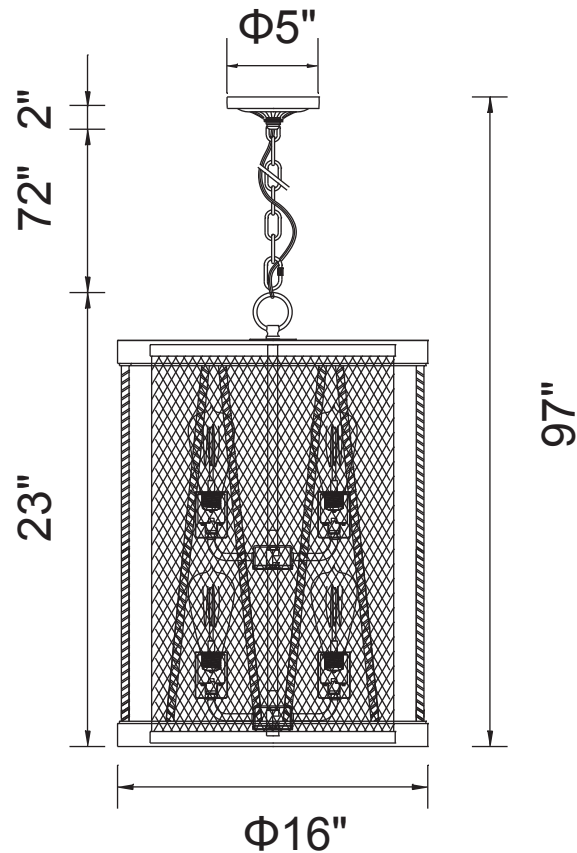

PROJECT: _____

FIXTURE TYPE: _____

LOCATION: _____

CONTACT/PHONE: _____

Item	9954P16-8-101
Collection	PARSH
Finish	Pewter
Glass	-----
Crystal	-----
Input	120V AC,60HZ,AC

Shade	-----
Length/Dia.	16"
Width/Ext.	-----
Height	23"
Maximum	97"
Lumens	-----

Light Source	E26
Bulb Info.	8×60W
Included	-----
Dimmable	No
Color	-----
Weight	