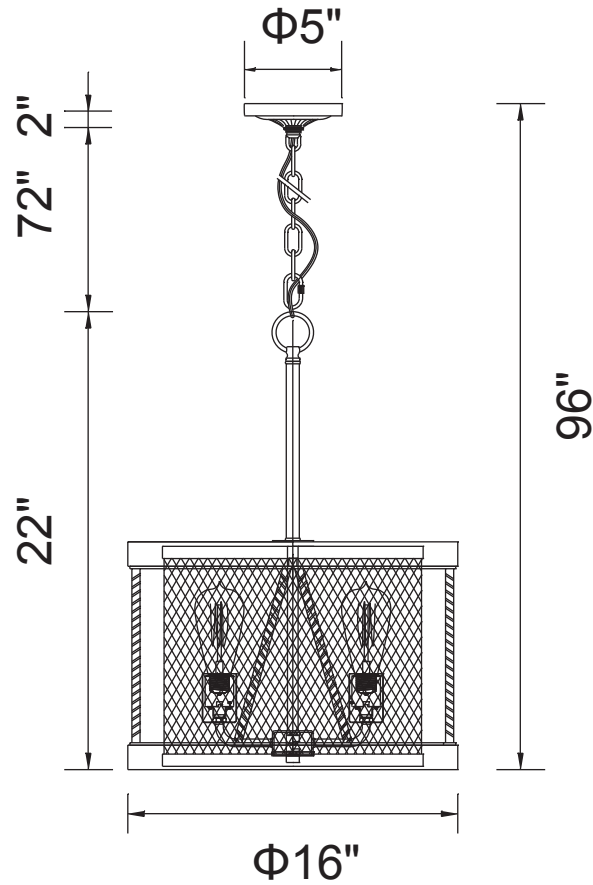

PROJECT: \_\_\_\_\_

FIXTURE TYPE: \_\_\_\_\_

LOCATION: \_\_\_\_\_

CONTACT/PHONE: \_\_\_\_\_

Item	9954P16-3-101
Collection	PARSH
Finish	Pewter
Glass	-----
Crystal	-----
Input	120V AC,60HZ,AC

Shade	-----
Length/Dia.	16"
Width/Ext.	-----
Height	22"
Maximum	96"
Lumens	-----

Light Source	E26
Bulb Info.	3×60W
Included	-----
Dimmable	No
Color	-----
Weight	