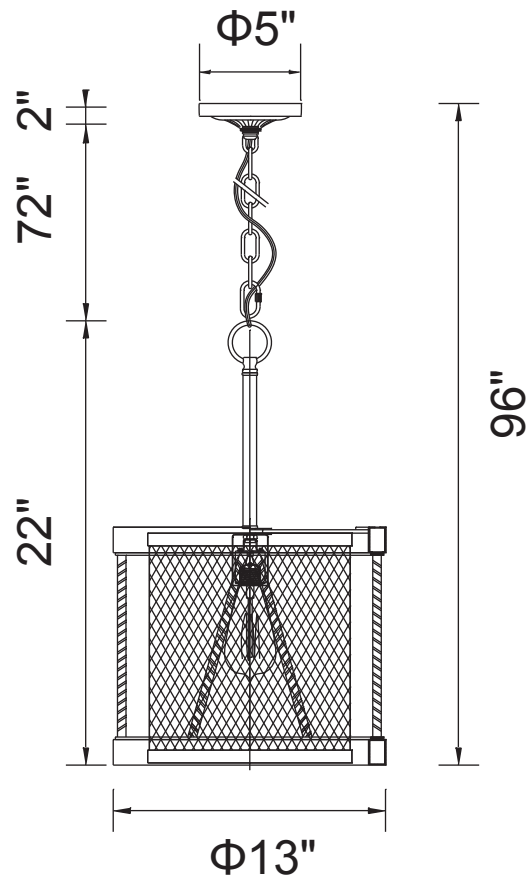

PROJECT: \_\_\_\_\_

FIXTURE TYPE: \_\_\_\_\_

LOCATION: \_\_\_\_\_

CONTACT/PHONE: \_\_\_\_\_

Item	9954P13-1-101
Collection	PARSH
Finish	Pewter
Glass	-----
Crystal	-----
Input	120V AC,60HZ,AC

Shade	-----
Length/Dia.	13"
Width/Ext.	-----
Height	22"
Maximum	96"
Lumens	-----

Light Source	E26
Bulb Info.	1×60W
Included	-----
Dimmable	No
Color	-----
Weight	