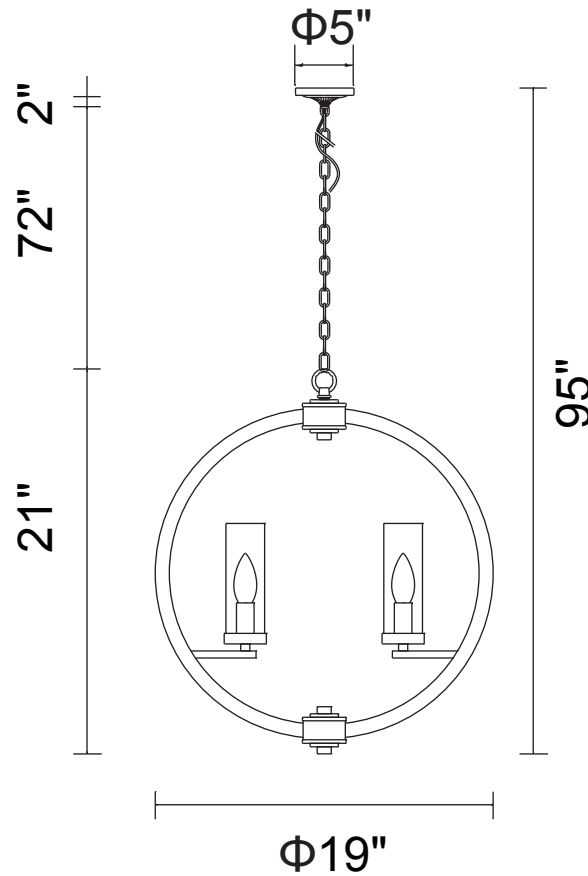

PROJECT: _____

FIXTURE TYPE: _____

LOCATION: _____

CONTACT/PHONE: _____

Item	9951P19-6-606
Collection	HARA
Finish	Satin Nickel
Glass	Clear
Crystal	-----
Input	120V AC,60HZ,AC

Shade	-----
Length/Dia.	19"
Width/Ext.	-----
Height	21"
Maximum	95"
Lumens	-----

Light Source	E12
Bulb Info.	6×60W
Included	-----
Dimmable	No
Color	-----
Weight	