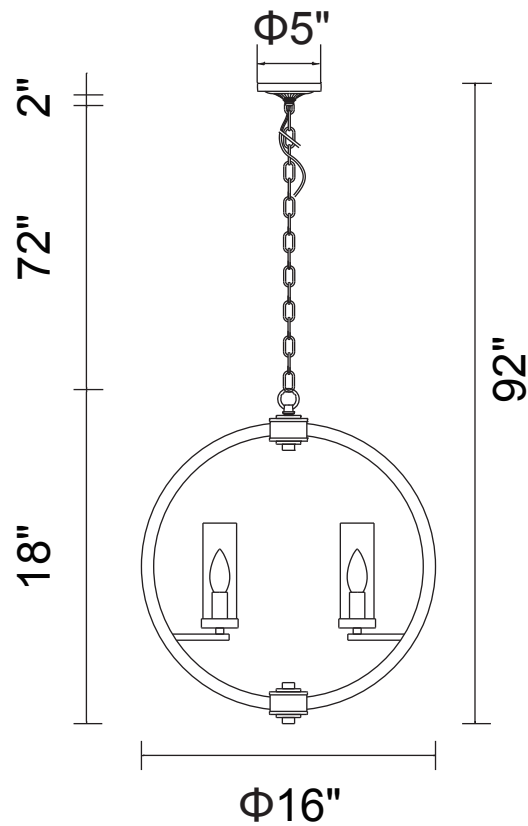

PROJECT: \_\_\_\_\_

FIXTURE TYPE: \_\_\_\_\_

LOCATION: \_\_\_\_\_

CONTACT/PHONE: \_\_\_\_\_

Item	9951P16-3-606
Collection	HARA
Finish	Satin Nickel
Glass	Clear
Crystal	-----
Input	120V AC,60HZ,AC

Shade	-----
Length/Dia.	16"
Width/Ext.	-----
Height	18"
Maximum	92"
Lumens	-----

Light Source	E12
Bulb Info.	3×60W
Included	-----
Dimmable	No
Color	-----
Weight	