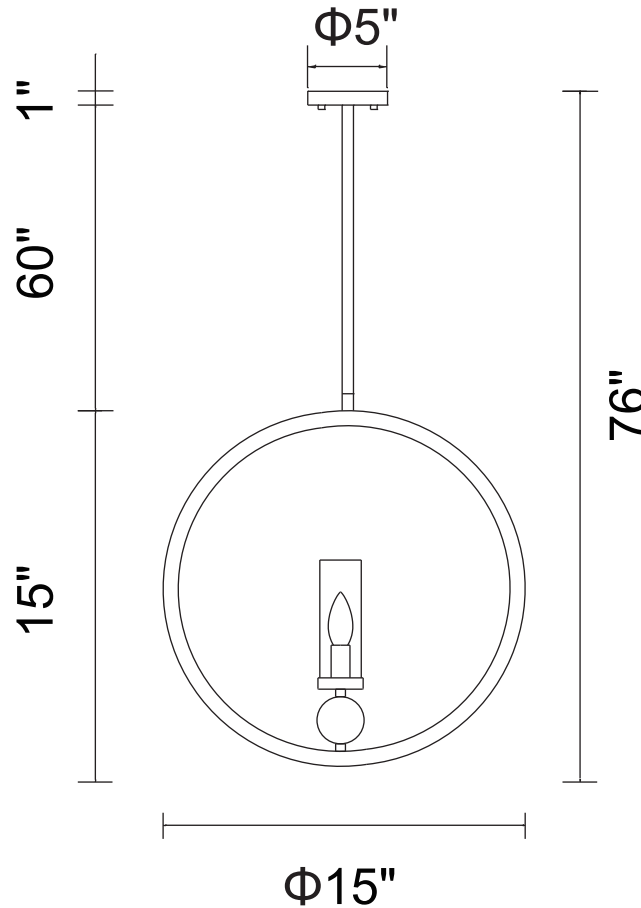

PROJECT: _____

FIXTURE TYPE: _____

LOCATION: _____

CONTACT/PHONE: _____

Item	9951P15-1-606
Collection	HARA
Finish	Satin Nickel
Glass	Clear
Crystal	-----
Input	120V AC,60HZ,AC

Shade	-----
Length/Dia.	15"
Width/Ext.	-----
Height	15"
Maximum	76"
Lumens	-----

Light Source	E12
Bulb Info.	1×60W
Included	-----
Dimmable	No
Color	-----
Weight	