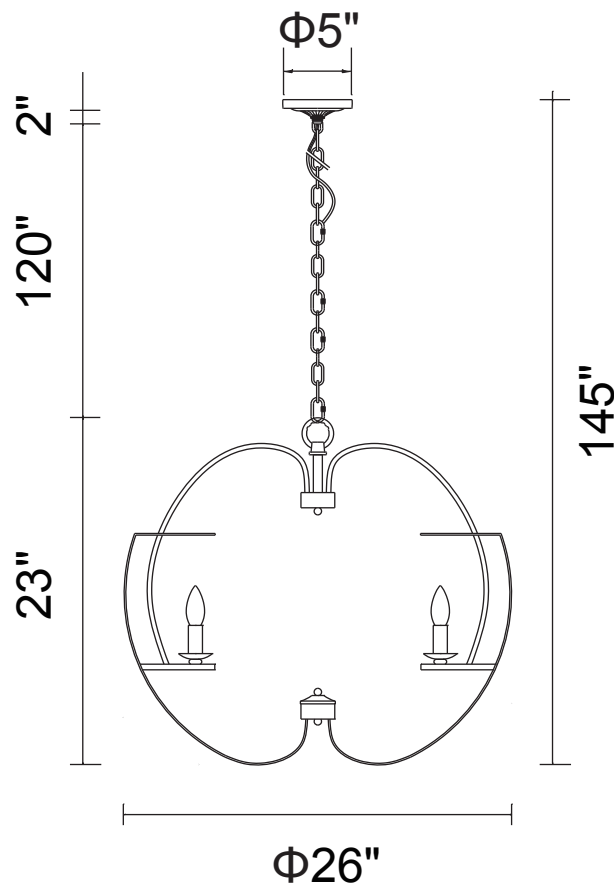

PROJECT: _____

FIXTURE TYPE: _____

LOCATION: _____

CONTACT/PHONE: _____

Item	9950P26-6-221
Collection	VERBENA
Finish	Pewter
Glass	-----
Crystal	-----
Input	120V AC,60HZ,AC

Shade	-----
Length/Dia.	26"
Width/Ext.	-----
Height	23"
Maximum	145"
Lumens	-----

Light Source	E12
Bulb Info.	6×60W
Included	-----
Dimmable	No
Color	-----
Weight	