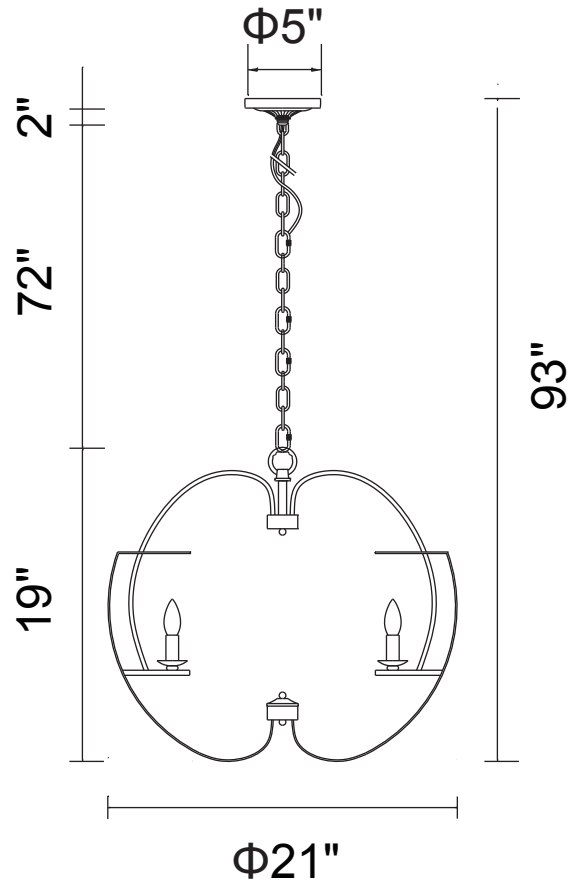

PROJECT: _____

FIXTURE TYPE: _____

LOCATION: _____

CONTACT/PHONE: _____

Item	9950P21-5-221
Collection	VERBENA
Finish	Pewter
Glass	-----
Crystal	-----
Input	120V AC,60HZ,AC

Shade	-----
Length/Dia.	21"
Width/Ext.	-----
Height	19"
Maximum	93"
Lumens	-----

Light Source	E12
Bulb Info.	5×60W
Included	-----
Dimmable	No
Color	-----
Weight	