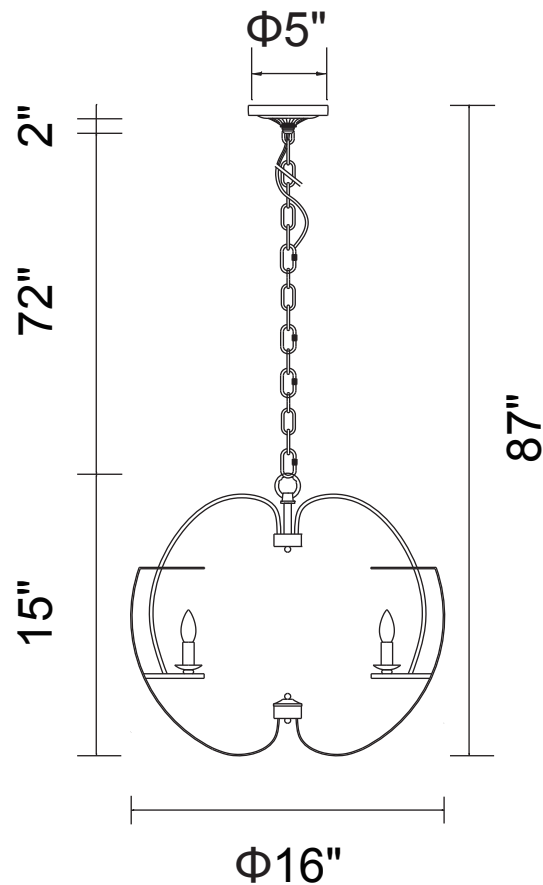

PROJECT: _____

FIXTURE TYPE: _____

LOCATION: _____

CONTACT/PHONE: _____

Item	9950P16-3-221
Collection	VERBENA
Finish	Pewter
Glass	-----
Crystal	-----
Input	120V AC,60HZ,AC

Shade	-----
Length/Dia.	16"
Width/Ext.	-----
Height	15"
Maximum	87"
Lumens	-----

Light Source	E12
Bulb Info.	3×60W
Included	-----
Dimmable	No
Color	-----
Weight	