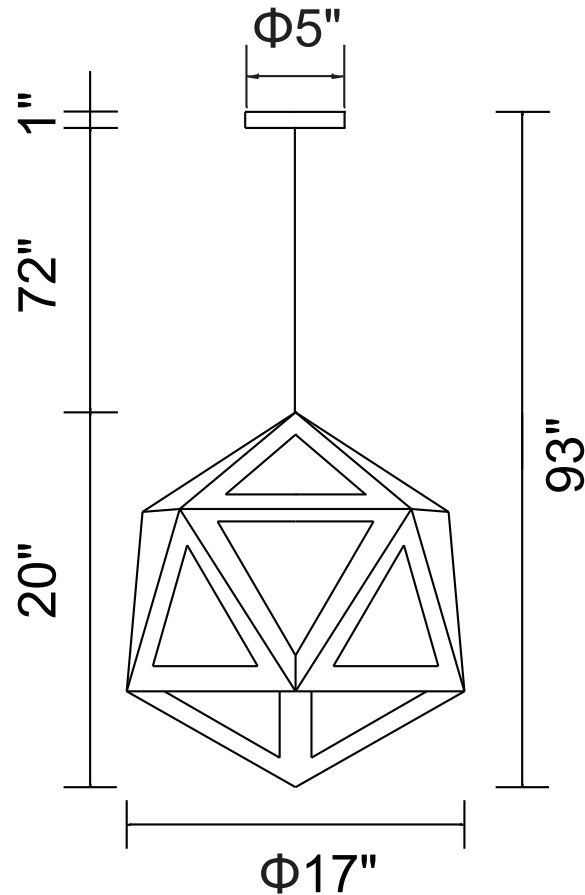

PROJECT: _____

FIXTURE TYPE: _____

LOCATION: _____

CONTACT/PHONE: _____

Item	9945P17-3-101
Collection	LANTE
Wood	Natural Wood
Finish	Black
Crystal	-----
Input	120V AC,60HZ,AC

Shade	-----
Length/Dia.	17"
Width/Ext.	-----
Height	20"
Maximum	93"
Lumens	-----

Light Source	E26
Bulb Info.	1×60W
Included	-----
Dimmable	No
Color	-----
Weight	