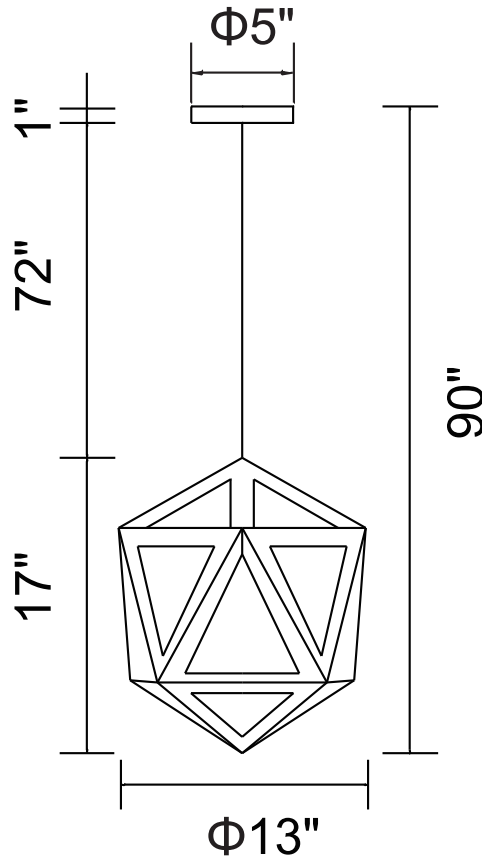

PROJECT: _____

FIXTURE TYPE: _____

LOCATION: _____

CONTACT/PHONE: _____

Item	9945P13-1-101
Collection	PENTO
Wood	Natural Wood
Finish	Black
Crystal	-----
Input	120V AC,60HZ,AC

Shade	-----
Length/Dia.	13"
Width/Ext.	-----
Height	17"
Maximum	90"
Lumens	-----

Light Source	E26
Bulb Info.	1×60W
Included	-----
Dimmable	No
Color	-----
Weight	