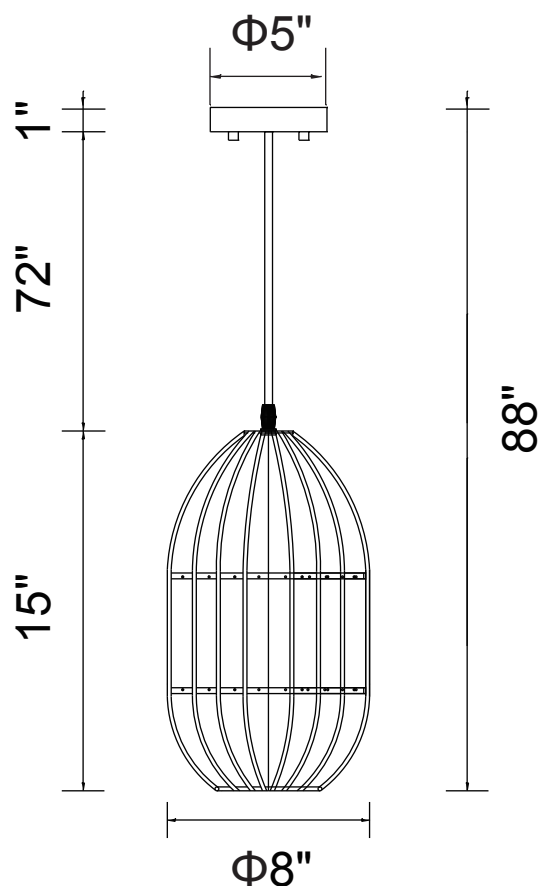

CWI LIGHTING

BRIGHTER LIVING. SIMPLIFIED.

PROJECT: _____

FIXTURE TYPE: _____

LOCATION: _____

CONTACT/PHONE: _____

Item	9942P8-1-101
Collection	ALETHIA
Finish	Black
Glass	-----
Crystal	Clear
Input	120V AC,60HZ,AC

Shade	-----
Length/Dia.	8"
Width/Ext.	-----
Height	15"
Maximum	88"
Lumens	-----

Light Source	E26
Bulb Info.	1×60W
Included	-----
Dimmable	No
Color	-----
Weight	