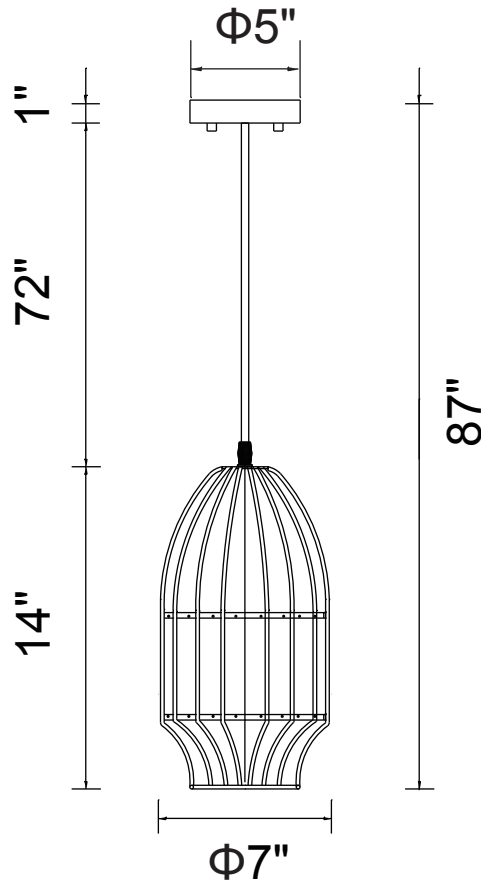

CWI LIGHTING

BRIGHTER LIVING. SIMPLIFIED.

PROJECT: _____

FIXTURE TYPE: _____

LOCATION: _____

CONTACT/PHONE: _____

Item	9942P7-1-101
Collection	ALETHIA
Finish	Black
Glass	-----
Crystal	Clear
Input	120V AC,60HZ,AC

Shade	-----
Length/Dia.	7"
Width/Ext.	-----
Height	14"
Maximum	87"
Lumens	-----

Light Source	E26
Bulb Info.	1×60W
Included	-----
Dimmable	No
Color	-----
Weight	