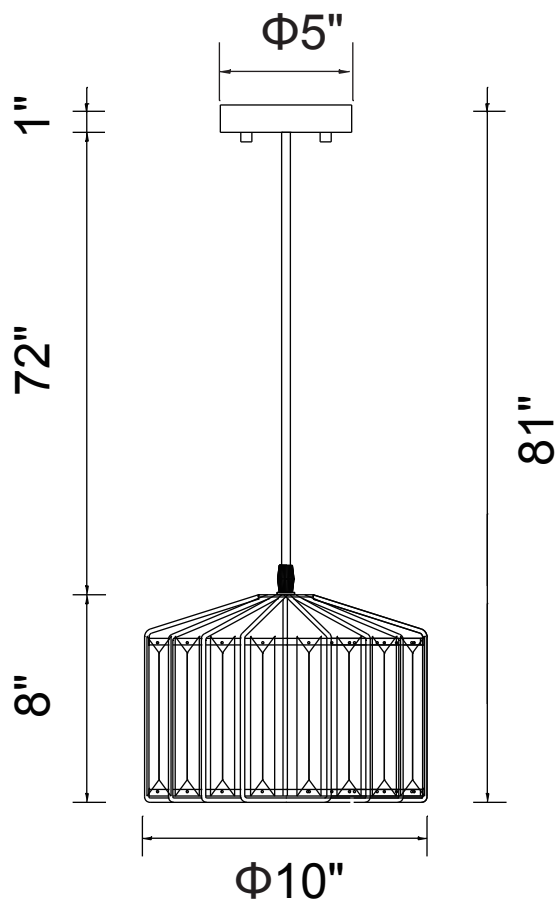

# CWI LIGHTING

BRIGHTER LIVING. SIMPLIFIED.

PROJECT: \_\_\_\_\_

FIXTURE TYPE: \_\_\_\_\_

LOCATION: \_\_\_\_\_

CONTACT/PHONE: \_\_\_\_\_

Item	9942P10-1-101-C
Collection	ALETHIA
Finish	Black
Glass	-----
Crystal	Clear
Input	120V AC,60HZ,AC

Shade	-----
Length/Dia.	10"
Width/Ext.	-----
Height	8"
Maximum	81"
Lumens	-----

Light Source	E26
Bulb Info.	1×60W
Included	-----
Dimmable	No
Color	-----
Weight	