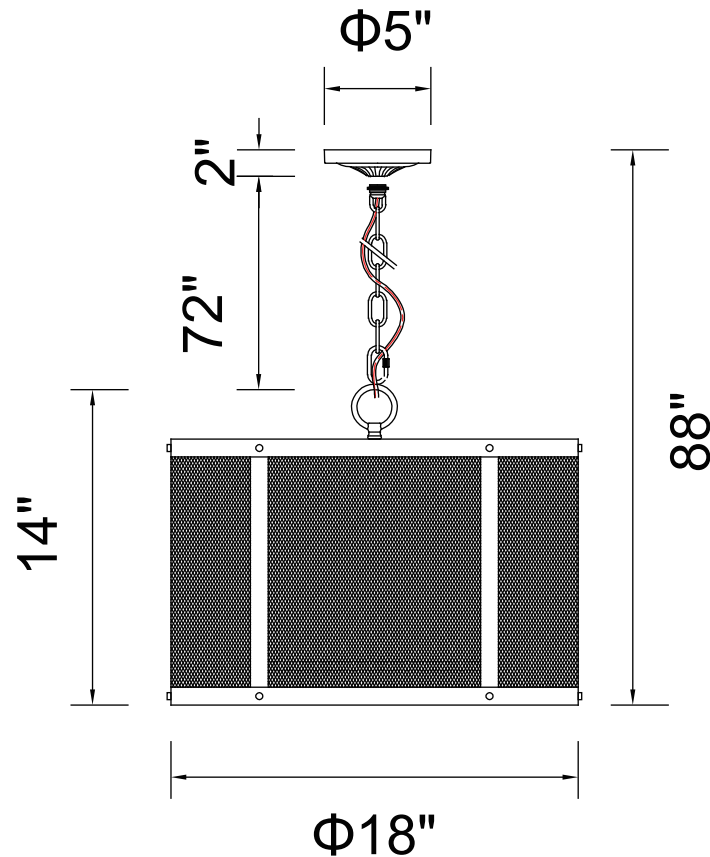

PROJECT: \_\_\_\_\_

FIXTURE TYPE: \_\_\_\_\_

LOCATION: \_\_\_\_\_

CONTACT/PHONE: \_\_\_\_\_

Item	9937P18-4-219
Collection	HEALE
Finish	Reddish Black
Glass	-----
Crystal	-----
Input	120V AC,60HZ,AC

Shade	-----
Length/Dia.	18"
Width/Ext.	-----
Height	14"
Maximum	88"
Lumens	-----

Light Source	E26
Bulb Info.	4×60W
Included	-----
Dimmable	No
Color	-----
Weight	