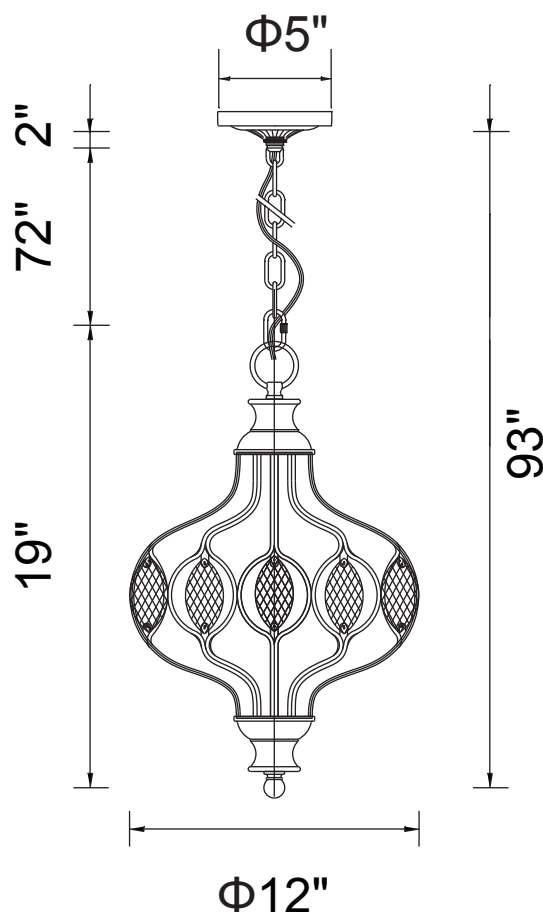

CWI LIGHTING

BRIGHTER LIVING. SIMPLIFIED.

PROJECT: _____
 FIXTURE TYPE: _____
 LOCATION: _____
 CONTACT/PHONE: _____

Item	9935P12-1-182
Collection	ALTAIR
Finish	Antique Bronze
Glass	-----
Crystal	Clear
Input	120V AC,60HZ,AC

Shade	-----
Length/Dia.	12"
Width/Ext.	-----
Height	19"
Maximum	93"
Lumens	-----

Light Source	E12
Bulb Info.	1x60W
Included	-----
Dimmable	No
Color	-----
Weight	