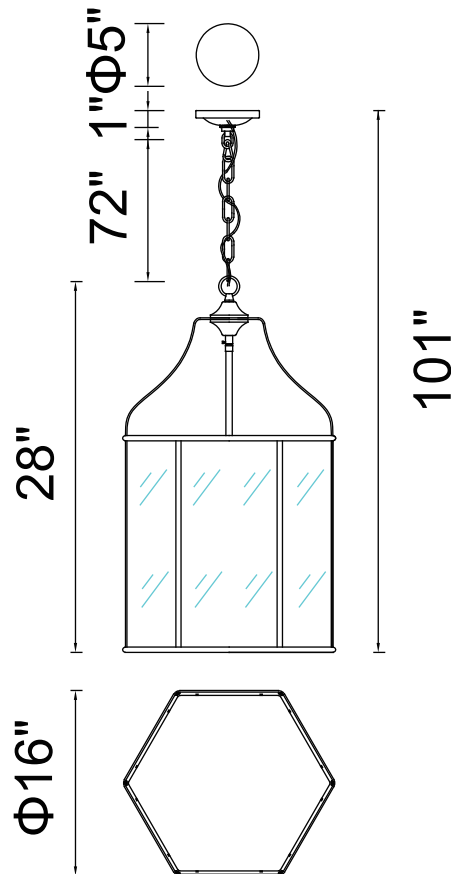

PROJECT: _____

FIXTURE TYPE: _____

LOCATION: _____

CONTACT/PHONE: _____

Item	9917P16-6-601
Collection	MAURY
Finish	Chrome
Glass	Clear
Crystal	-----
Input	120V AC,60HZ,AC

Shade	-----
Length/Dia.	16"
Width/Ext.	16"
Height	28"
Maximum	101"
Lumens	-----

Light Source	E12
Bulb Info.	6×60W
Included	-----
Dimmable	No
Color	-----
Weight	