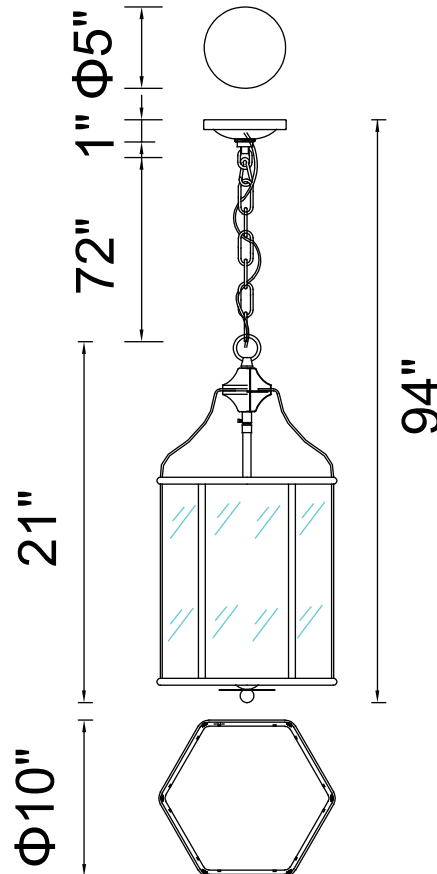

PROJECT: _____

FIXTURE TYPE: _____

LOCATION: _____

CONTACT/PHONE: _____

Item	9917P10-3-601
Collection	MAURY
Finish	Chrome
Glass	Clear
Crystal	-----
Input	120V AC,60HZ,AC

Shade	-----
Length/Dia.	10"
Width/Ext.	10"
Height	21"
Maximum	94"
Lumens	-----

Light Source	E12
Bulb Info.	3×60W
Included	-----
Dimmable	No
Color	-----
Weight	