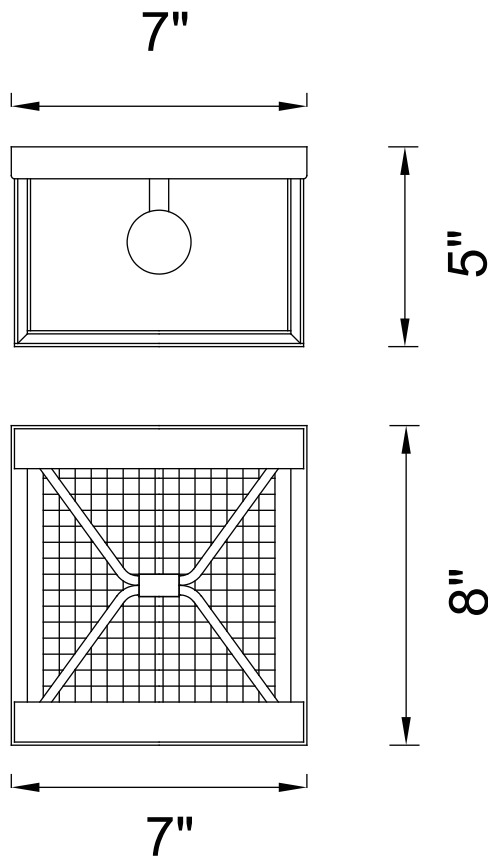

PROJECT: _____
 FIXTURE TYPE: _____
 LOCATION: _____
 CONTACT/PHONE: _____

Item	9914W7-1-B-204
Collection	KALI
Finish	Light Brown
Glass	-----
Crystal	-----
Input	120V AC,60HZ,AC

Shade	-----
Length/Dia.	7"
Width/Ext.	5"
Height	8"
Maximum	-----
Lumens	-----

Light Source	E26
Bulb Info.	1×60W
Included	-----
Dimmable	No
Color	-----
Weight	