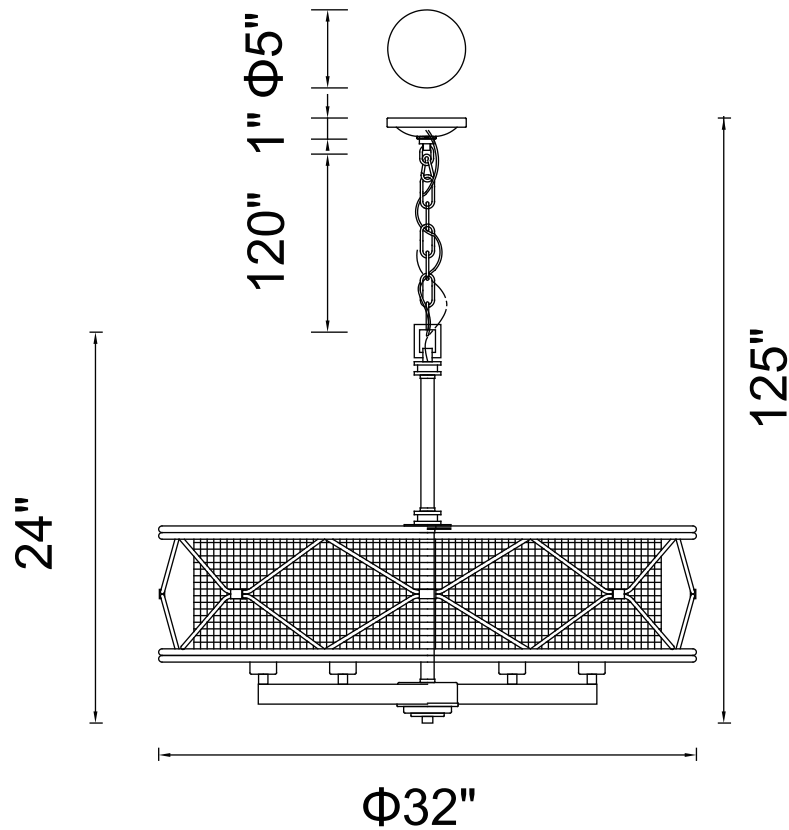

PROJECT: _____

FIXTURE TYPE: _____

LOCATION: _____

CONTACT/PHONE: _____

Item	9914P32-6-204
Collection	KALI
Finish	Light Brown
Glass	-----
Crystal	-----
Input	120V AC,60HZ,AC

Shade	-----
Length/Dia.	32"
Width/Ext.	-----
Height	24"
Maximum	125"
Lumens	-----

Light Source	E26
Bulb Info.	6×60W
Included	-----
Dimmable	No
Color	-----
Weight	