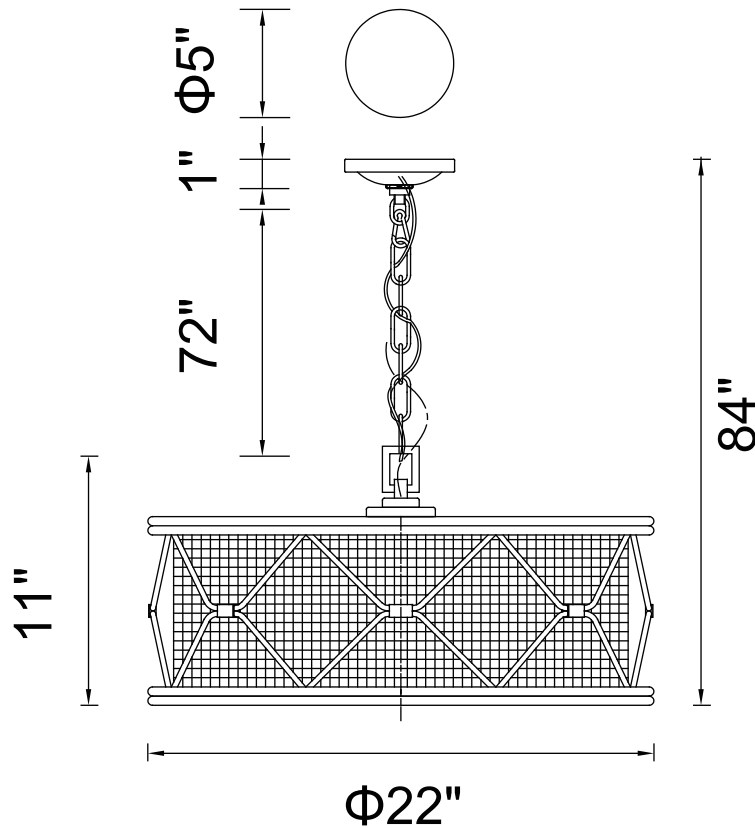

PROJECT: _____

FIXTURE TYPE: _____

LOCATION: _____

CONTACT/PHONE: _____

Item	9914P22-4-204
Collection	KALI
Finish	Light Brown
Glass	Clear
Crystal	-----
Input	120V AC,60HZ,AC

Shade	-----
Length/Dia.	22"
Width/Ext.	-----
Height	11"
Maximum	84"
Lumens	-----

Light Source	E26
Bulb Info.	4×60W
Included	-----
Dimmable	No
Color	-----
Weight	