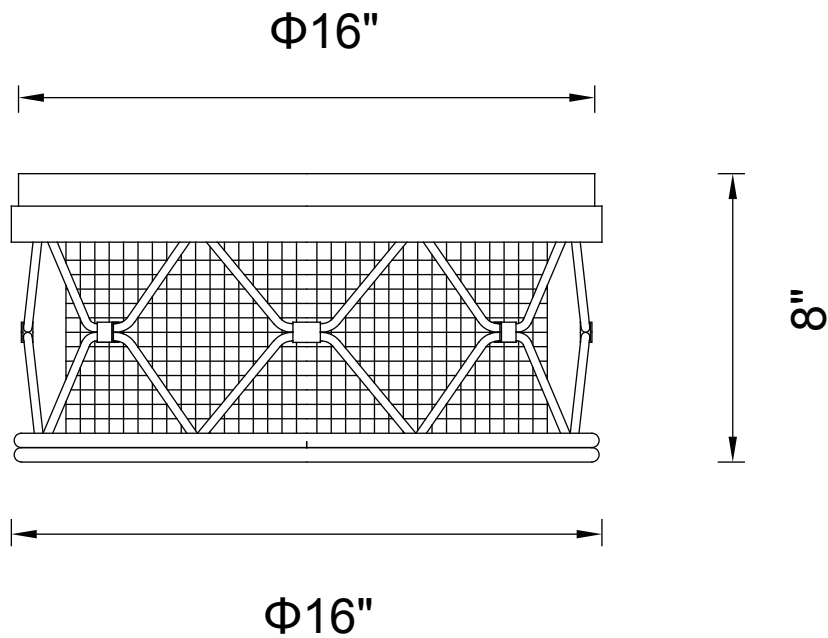

PROJECT: _____
 FIXTURE TYPE: _____
 LOCATION: _____
 CONTACT/PHONE: _____

Item	9914C16-3-204
Collection	KALI
Finish	Light Brown
Glass	Clear
Crystal	-----
Input	120V AC,60HZ,AC

Shade	-----
Length/Dia.	16"
Width/Ext.	-----
Height	8"
Maximum	-----
Lumens	-----

Light Source	E26
Bulb Info.	3×60W
Included	-----
Dimmable	No
Color	-----
Weight	