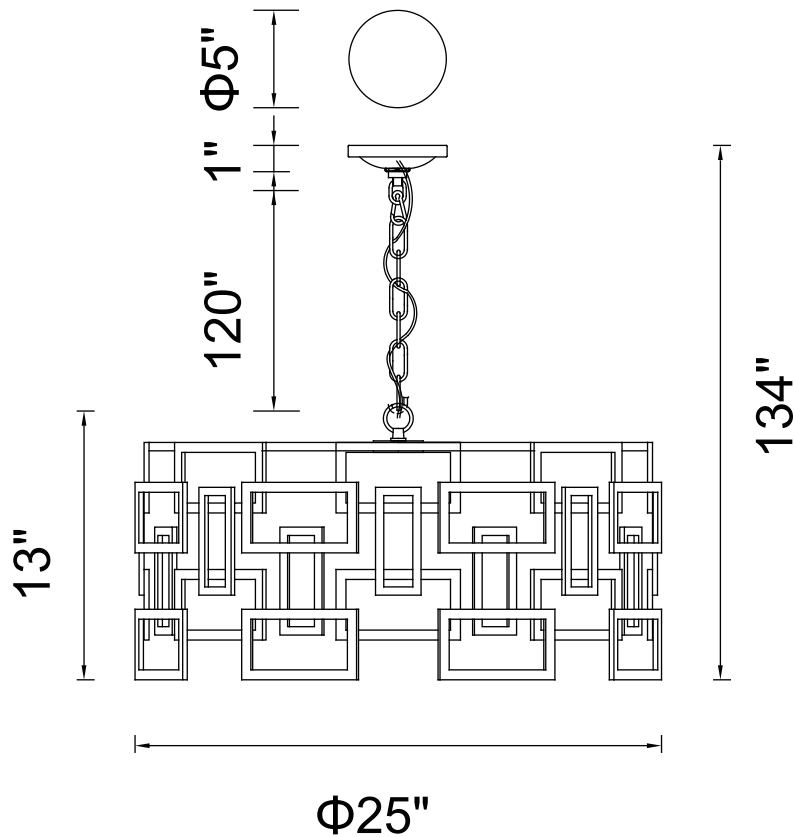

PROJECT: _____

FIXTURE TYPE: _____

LOCATION: _____

CONTACT/PHONE: _____

Item	9913P25-4-205
Collection	LITANI
Finish	Brown
Glass	-----
Crystal	Clear
Input	120V AC,60HZ,AC

Shade	-----
Length/Dia.	25"
Width/Ext.	-----
Height	13"
Maximum	-----
Lumens	-----

Light Source	E26
Bulb Info.	4×60W
Included	-----
Dimmable	No
Color	-----
Weight	