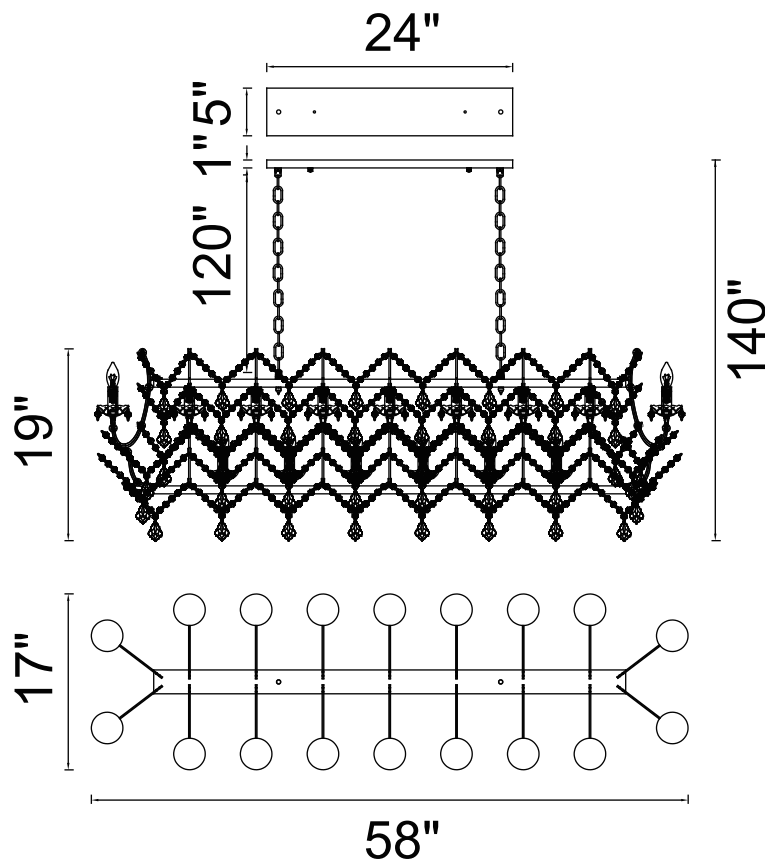

PROJECT: _____

FIXTURE TYPE: _____

LOCATION: _____

CONTACT/PHONE: _____

| | |
|------------|-----------------|
| Item | 9910P58-24-200 |
| Collection | MEDINA |
| Finish | Dark Brown |
| Glass | ----- |
| Crystal | Clear |
| Input | 120V AC,60HZ,AC |

| | |
|-------------|-------|
| Shade | ----- |
| Length/Dia. | 58" |
| Width/Ext. | 17" |
| Height | 19" |
| Maximum | 140" |
| Lumens | ----- |

| | |
|--------------|--------|
| Light Source | E12 |
| Bulb Info. | 24×60W |
| Included | ----- |
| Dimmable | No |
| Color | ----- |
| Weight | |