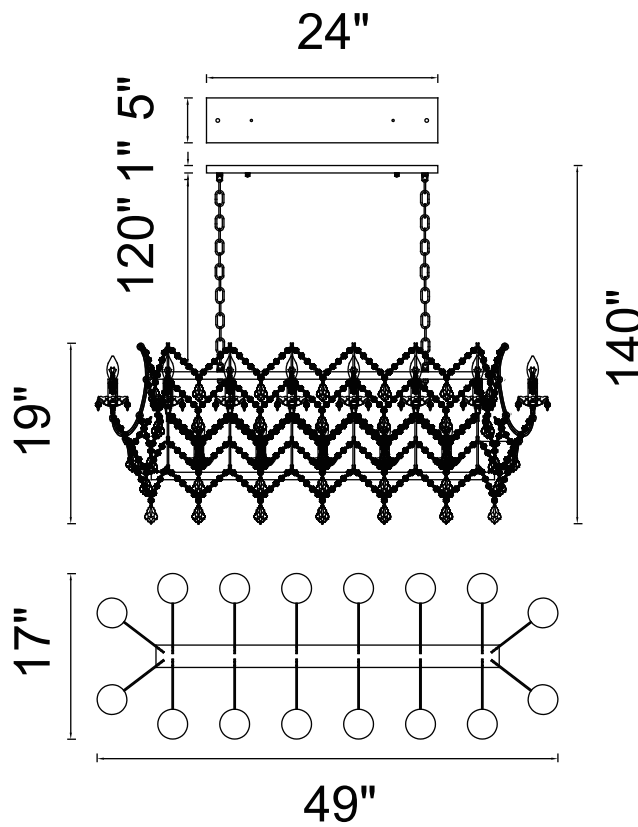

PROJECT: \_\_\_\_\_

FIXTURE TYPE: \_\_\_\_\_

LOCATION: \_\_\_\_\_

CONTACT/PHONE: \_\_\_\_\_

Item	9910P49-21-199
Collection	MEDINA
Finish	Light Brown
Glass	-----
Crystal	Clear
Input	120V AC,60HZ,AC

Shade	-----
Length/Dia.	49"
Width/Ext.	17"
Height	19"
Maximum	140"
Lumens	-----

Light Source	E12
Bulb Info.	21×60W
Included	-----
Dimmable	No
Color	-----
Weight	