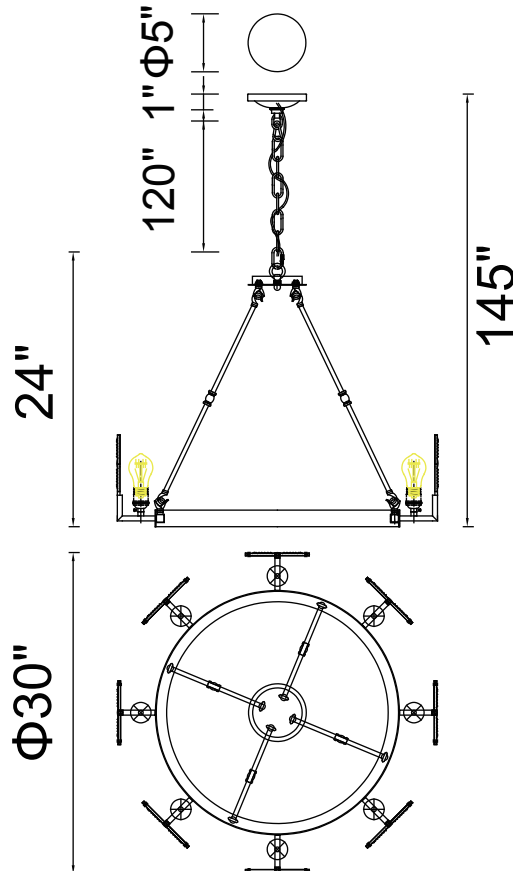

PROJECT: \_\_\_\_\_

FIXTURE TYPE: \_\_\_\_\_

LOCATION: \_\_\_\_\_

CONTACT/PHONE: \_\_\_\_\_

Item	9909P30-8-192
Collection	BHIMA
Finish	Brown
Glass	Clear
Crystal	-----
Input	120V AC,60HZ,AC

Shade	-----
Length/Dia.	30"
Width/Ext.	-----
Height	24"
Maximum	145"
Lumens	-----

Light Source	E26
Bulb Info.	8×60W
Included	-----
Dimmable	No
Color	-----
Weight	