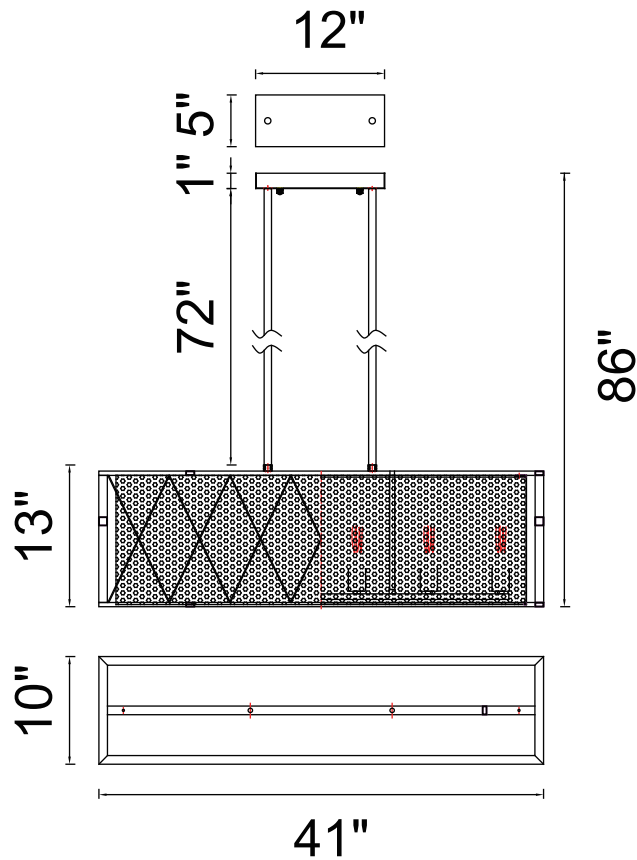

PROJECT: _____
 FIXTURE TYPE: _____
 LOCATION: _____
 CONTACT/PHONE: _____

| | |
|------------|------------------|
| Item | 9889P41-6-RC-101 |
| Collection | TAPEDIA |
| Finish | Black |
| Glass | ----- |
| Crystal | ----- |
| Input | 120V AC,60HZ,AC |

| | |
|-------------|-------|
| Shade | ----- |
| Length/Dia. | 41" |
| Width/Ext. | 10" |
| Height | 13" |
| Maximum | ----- |
| Lumens | ----- |

| | |
|--------------|-------|
| Light Source | E26 |
| Bulb Info. | 6×60W |
| Included | ----- |
| Dimmable | No |
| Color | ----- |
| Weight | |