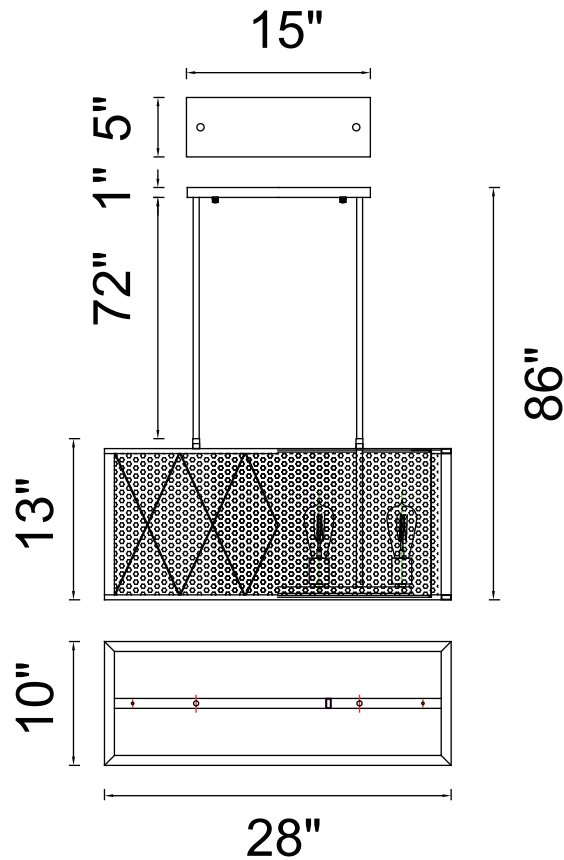

PROJECT: _____
 FIXTURE TYPE: _____
 LOCATION: _____
 CONTACT/PHONE: _____

Item	9889P28-4-RC-101
Collection	TAPEDIA
Finish	Black
Glass	-----
Crystal	-----
Input	120V AC,60HZ,AC

Shade	-----
Length/Dia.	28"
Width/Ext.	10"
Height	13"
Maximum	-----
Lumens	-----

Light Source	E26
Bulb Info.	4×60W
Included	-----
Dimmable	No
Color	-----
Weight	-----