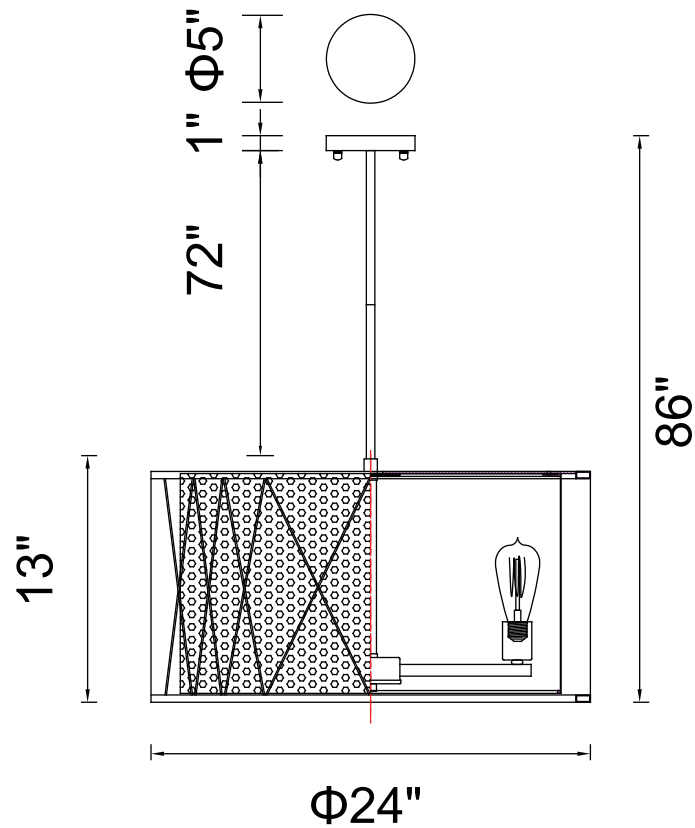

PROJECT: \_\_\_\_\_

FIXTURE TYPE: \_\_\_\_\_

LOCATION: \_\_\_\_\_

CONTACT/PHONE: \_\_\_\_\_

Item	9889P24-6-101
Collection	TAPEDIA
Finish	Black
Glass	-----
Crystal	-----
Input	120V AC,60HZ,AC

Shade	-----
Length/Dia.	24"
Width/Ext.	-----
Height	13"
Maximum	-----
Lumens	-----

Light Source	E26
Bulb Info.	6×60W
Included	-----
Dimmable	No
Color	-----
Weight	