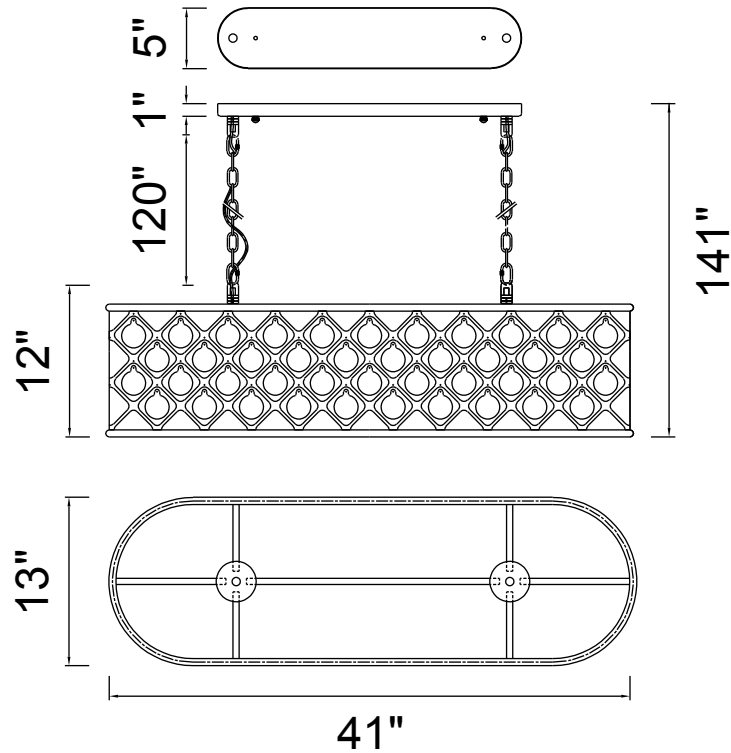

PROJECT: _____

FIXTURE TYPE: _____

LOCATION: _____

CONTACT/PHONE: _____

Item	9862P41-6-101
Collection	RENOUS
Finish	Black
Glass	-----
Crystal	Clear
Input	120V AC,60HZ,AC

Shade	-----
Length/Dia.	41"
Width/Ext.	13"
Height	12"
Maximum	141"
Lumens	-----

Light Source	E12
Bulb Info.	6×60W
Included	-----
Dimmable	No
Color	-----
Weight	