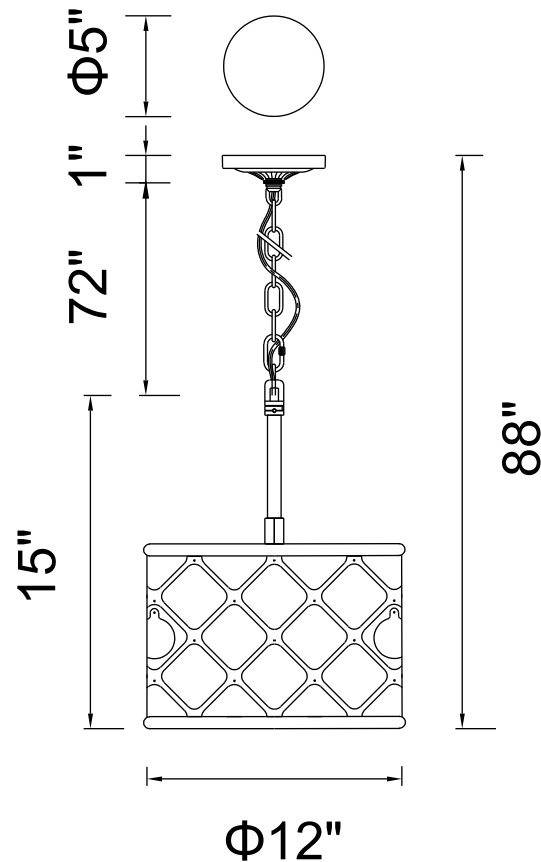

PROJECT: _____

FIXTURE TYPE: _____

LOCATION: _____

CONTACT/PHONE: _____

Item	9862P12-3-101
Collection	RENOUS
Finish	Black
Glass	-----
Crystal	Clear
Input	120V AC,60HZ,AC

Shade	-----
Length/Dia.	12"
Width/Ext.	-----
Height	15"
Maximum	88"
Lumens	-----

Light Source	E12
Bulb Info.	3×60W
Included	-----
Dimmable	No
Color	-----
Weight	