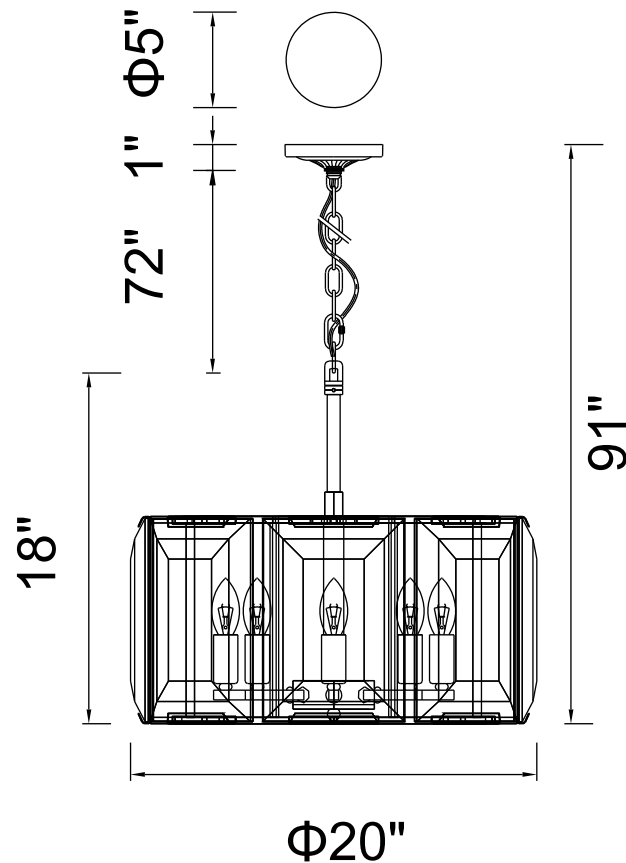

PROJECT: _____

FIXTURE TYPE: _____

LOCATION: _____

CONTACT/PHONE: _____

Item	9860P19-8-101
Collection	JACQUET
Finish	Black
Glass	-----
Crystal	Clear
Input	120V AC,60HZ,AC

Shade	-----
Length/Dia.	20"
Width/Ext.	-----
Height	18"
Maximum	91"
Lumens	-----

Light Source	E12
Bulb Info.	8x60W
Included	-----
Dimmable	No
Color	-----
Weight	