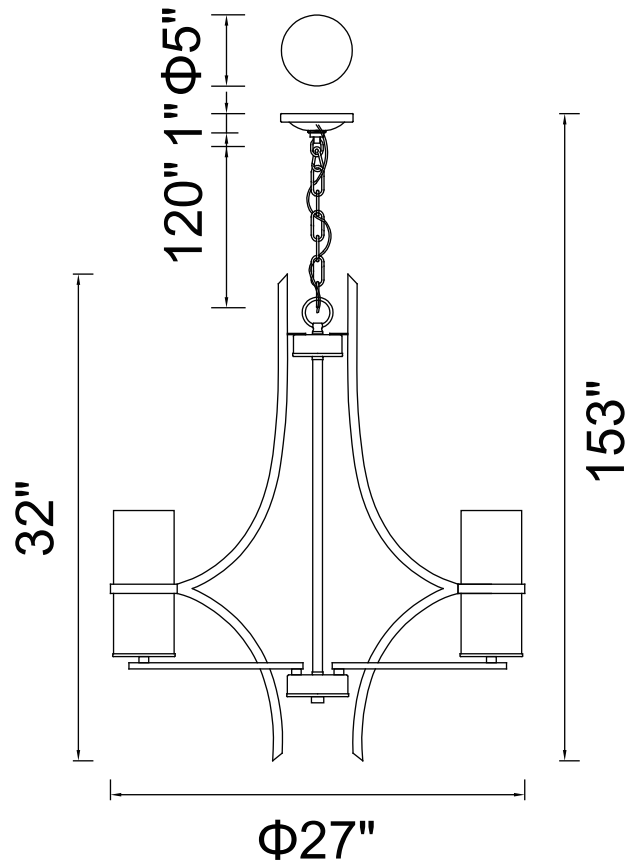

PROJECT: _____

FIXTURE TYPE: _____

LOCATION: _____

CONTACT/PHONE: _____

Item	9858P27-6-101
Collection	VANNA
Finish	Black
Glass	Smoke
Crystal	-----
Input	120V AC,60HZ,AC

Shade	-----
Length/Dia.	27"
Width/Ext.	-----
Height	32"
Maximum	153"
Lumens	-----

Light Source	E12
Bulb Info.	6×60W
Included	-----
Dimmable	No
Color	-----
Weight	