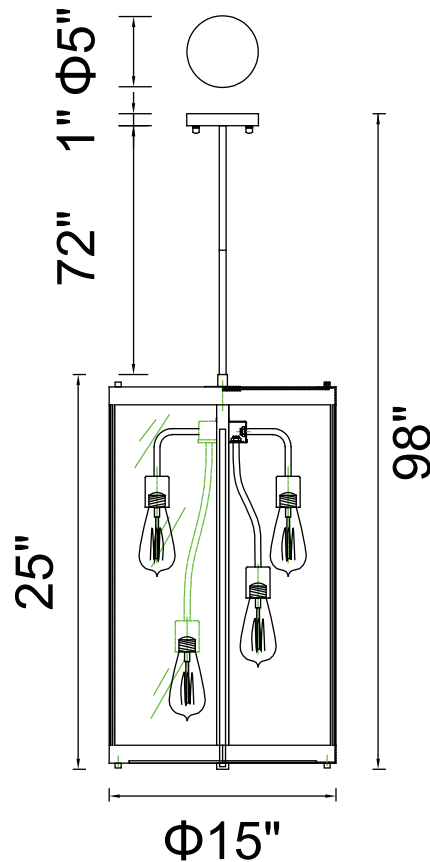

PROJECT: _____

FIXTURE TYPE: _____

LOCATION: _____

CONTACT/PHONE: _____

Item	9855P15-5-133
Collection	SOURIS
Finish	Reddish Brown
Glass	Clear
Crystal	-----
Input	120V AC,60HZ,AC

Shade	-----
Length/Dia.	15"
Width/Ext.	-----
Height	25"
Maximum	-----
Lumens	-----

Light Source	E26
Bulb Info.	5x60W
Included	-----
Dimmable	No
Color	-----
Weight	